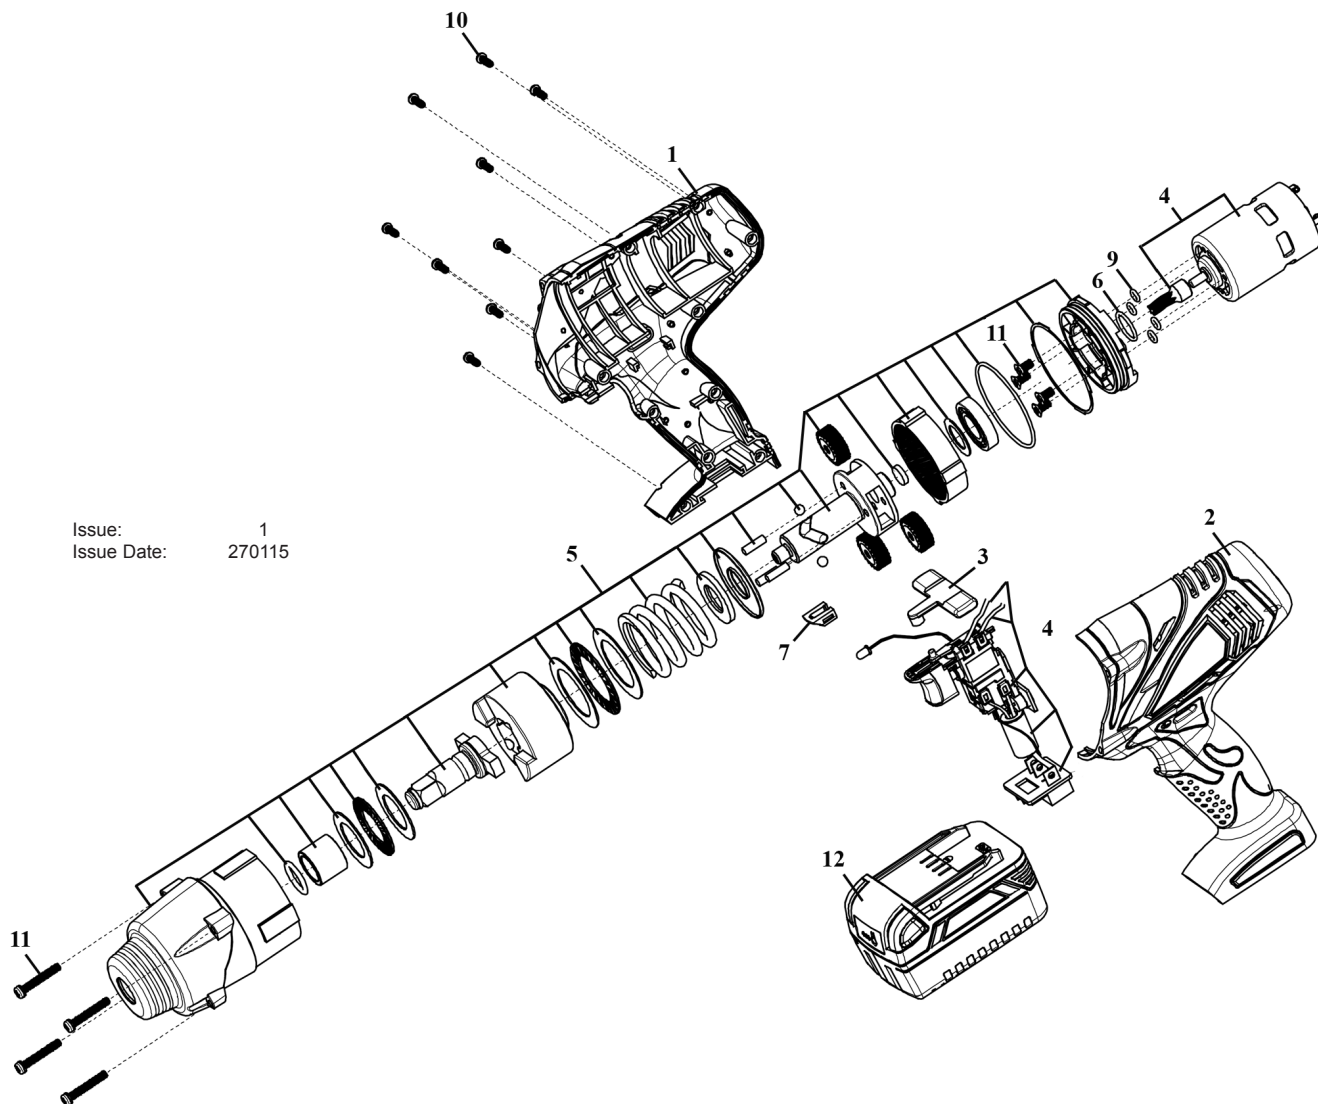

PARTS FOR:
CORDLESS LITHIUM-ION IMPACT WRENCH 18V
4Ah 1/2" Sq DRIVE 650Nm - 2 BATTERIES
 MODEL: **CP3005.V2**

Issue: 1
 Issue Date: 270115

ITEM	PART NO	DESCRIPTION
1	CP3005.01	HOUSING (R)
2	CP3005.02	HOUSING (L)
3	CP3005.03	ADJUSTMENT KNOB
4	CP3005.04	MOTOR & SWITCH ASS'Y
5	CP3005.05	GEARBOX ASS'Y
6	CP3005.06	O-RING
7	CP3005.07	LED COVER
8	CP3005.08	SCREW
9	CP3005.09	O-RING
10	CP3005.10	SCREW
11	CP3005.11	SCREW
12	CP3005BP4	CORDLESS POWER TOOL BATTERY LI-ION 18V
--	CP3005.C	BATTERY CHARGER (not shown)