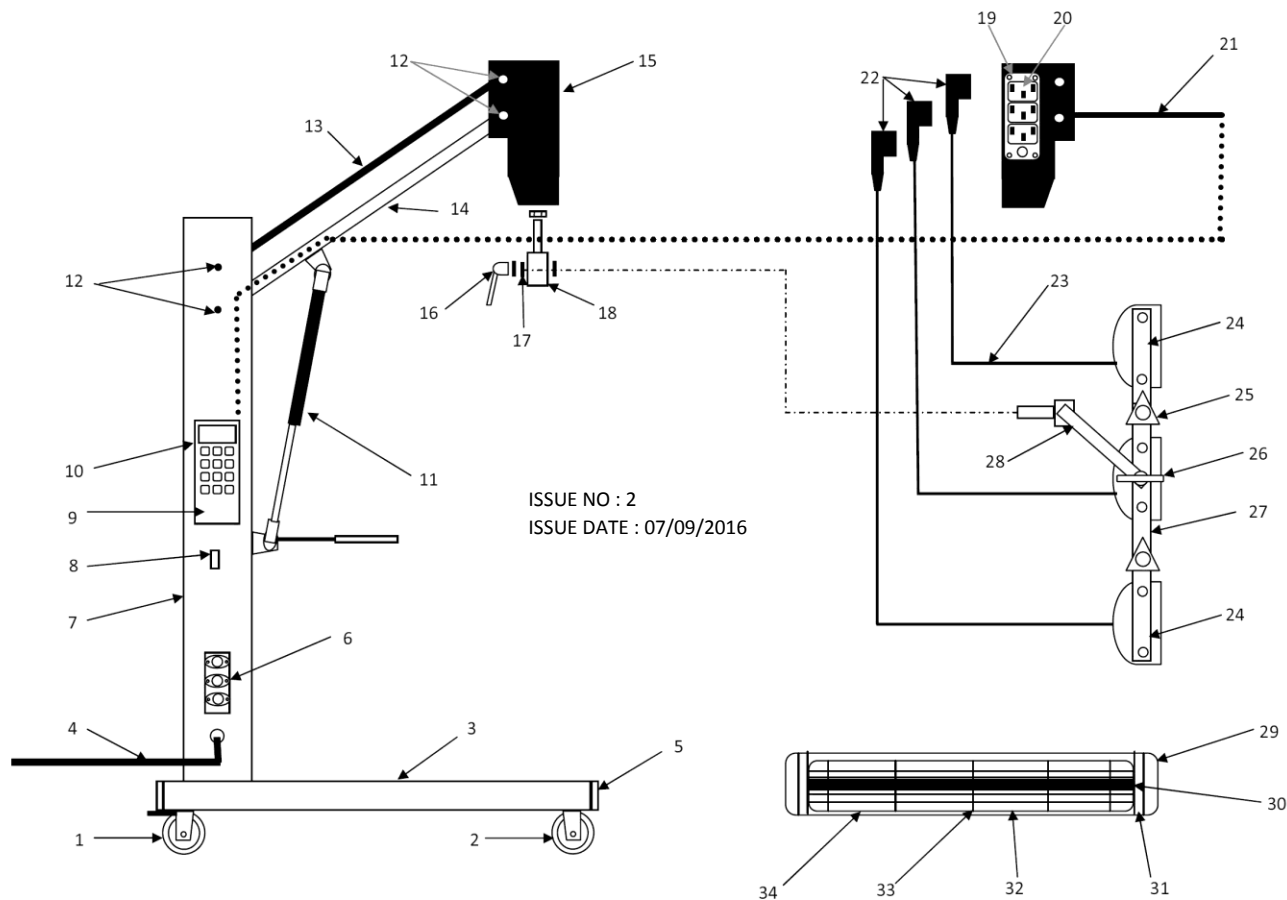

PARTS FOR :
INFRARED PANEL DRYER – SHORT WAVE 3000W/230V
MODELS: IR3000.V2

ISSUE NO : 2
 ISSUE DATE : 07/09/2016

ITEM	PART NO	DESCRIPTION
1	IR3000.V2-01	WHEEL, WITH BRAKE 100x25x8mm (c/w BRACKET)
2	IR3000.V2-02	WHEEL, 100x25x8mm (c/w BRACKET)
3	IR3000.V2-03	RED BASE
4	IR3000.V2-04	INPUT CABLE SET
5	IR3000.V2-05	BASE INSERT (80x40)
6	IR3000.V2-06	TRIAC
7	IR3000.V2-07	MAIN UPRIGHT (RED)
8	IR3000.V2-08	CIRCUIT BREAKER 20A
9	IR3000.V2-09	PCB SWITCH
10	IR3000.V2-10	PCB
11	IR3000.V2-11	GAS STRUT ASS'Y
12	IR3000.V2-12	NUT CAP M12
13	IR3000.V2-13	TOP TIE BAR
14	IR3000.V2-14	TOP SUPPORT ARM
15	IR3000.V2-15	HEAD BLOCK
16	IR3000.V2-16	RATCHET HANDLE
17	IR3000.V2-17	M12 WASHER (3pcs)

ITEM	PART NO	DESCRIPTION
18	IR3000.V2-18	SWIVEL BLOCK
19	IR3000.V2-19	HEAD PLATE
20	IR3000.V2-20	KETTLE PLUG SOCKET (SINGLE)
21	IR3000.V2-21	HEAD TO UPRIGHT CABLE SET
22	IR3000.V2-22	KETTLE PLUG
23	IR3000.V2-23	CASSETTE CABLE ASS'Y WITH KETTLE PLUG
24	IR3000.V2-24	OUTER STRAP FOR CASSETTES
25	IR3000.V2-25	TRIANGULAR KNOB M8x25
26	IR3000.V2-26	T-KNOB M8x25
27	IR3000.V2-27	CENTRE STRAP
28	IR3000.V2-28	OVERHEAD SUPPORT BAR
29	IR3000.V2-29	CASSETTE END CAP
30	INF54241037	LAMP, 204V, 1000W (RED SPADED TERMINATION)
31	IR3000.V2-31	END REFLECTORS
32	IR3000.V2-32	CASSETTE GRILLE
33	IR3000.V2-33	BACK REFLECTOR
34	IR3000.V2-34	COMPLETE SINGLE CASSETTE ASS'Y