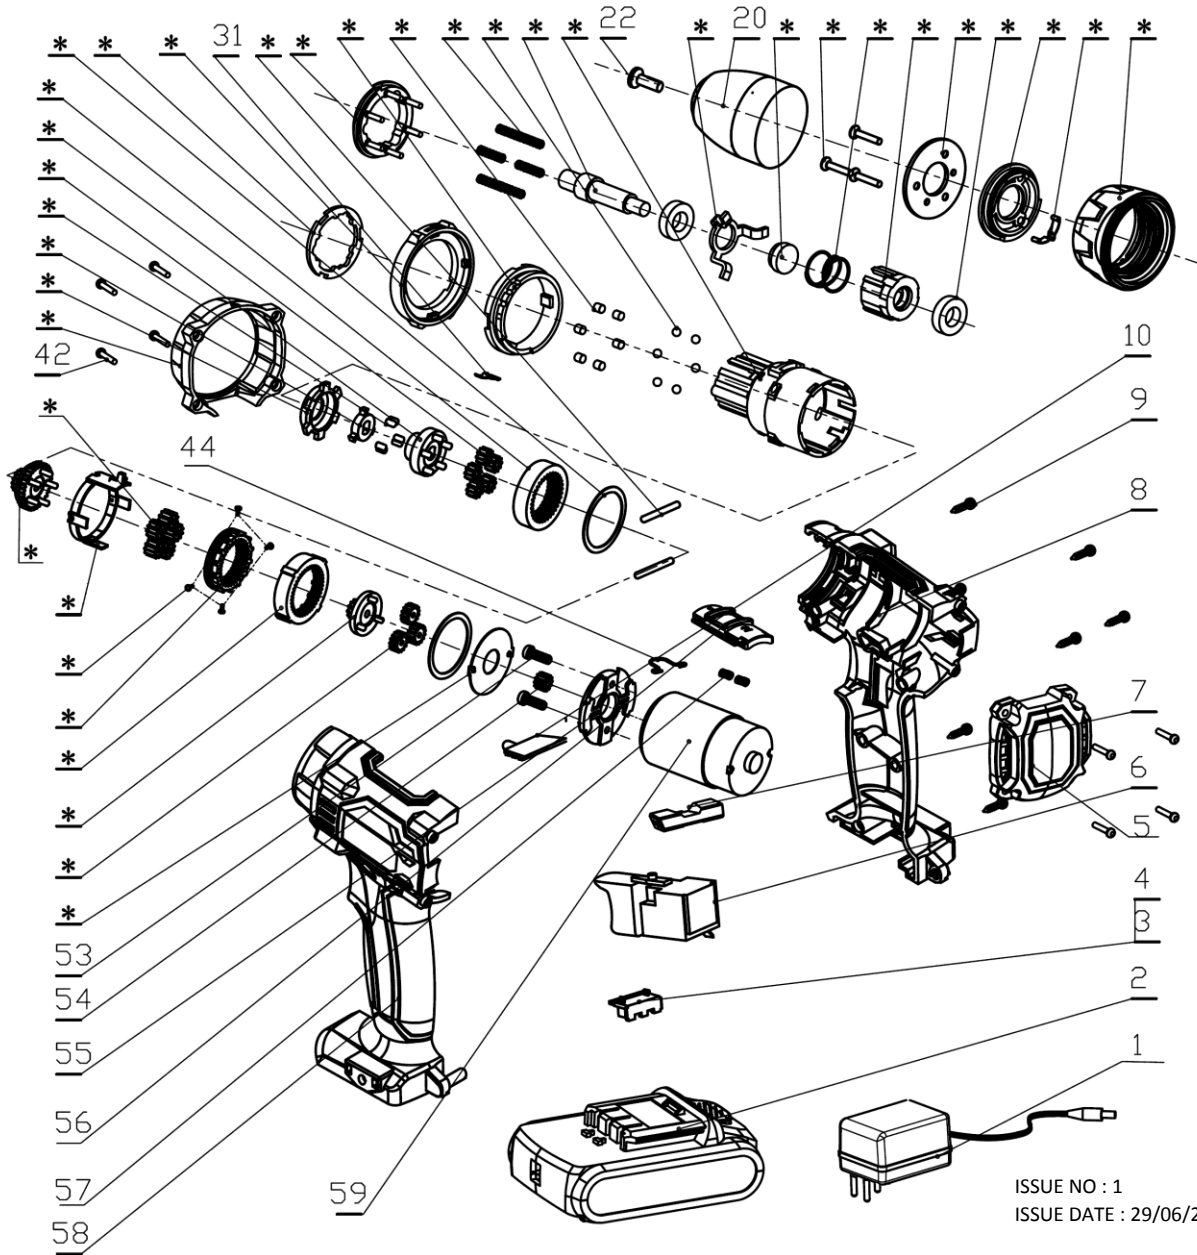

PARTS FOR :
CORDLESS LITHIUM-ION 10mm HAMMER DRILL/DRIVER
18V 1.5Ah 2-SPEED – FAST CHARGER
MODELS: CP18VLD

ISSUE NO : 1
 ISSUE DATE : 29/06/2016

ITEM	PART NO	DESCRIPTION	ITEM	PART NO	DESCRIPTION	ITEM	PART NO	DESCRIPTION
1	CP18VLD.01	BATTERY CHARGER	9	CP18VLD.09	SCREW	54	CP18VLD.54	MOTOR GEAR
2	CP18VLDBP	CORDLESS POWER TOOL BATTERY 18V 1.5Ah	10	CP18VLD.10	WASHER	55	CP18VLD.55	MOTOR BRACKET
3	CP18VLD.03	CONNECTION BRACKET	20	CP18VLD.20	KEYLESS DRILL CHUCK 0.8-10mm	56	CP18VLD.56	HIGH/LOW SPEED BUTTON
4	CP18VLD.04	CONNECTION LINK	22	CP18VLD.22	CHUCK SCREW	57	CP18VLD.57	SPRING
5	CP18VLD.05	BACK COVER	31	CP18VLD.31	PIN	58	CP18VLD.58	HOUSING, LEFT SIDE
6	CP18VLD.06	SWITCH	42	CP18VLD.42	HEX SHAFT LOCK	59	CP18VLD.59	MOTOR 18V
7	CP18VLD.07	BUTTON (L/F)	44	CP18VLD.44	HIGH/LOW SPEED BUTTON	*	CP18VLD.GA	GEARBOX ASSEMBLY
8	CP18VLD.08	HOUSING, RIGHT SIDE	53	CP18VLD.53	SCREW & WASHER SET			