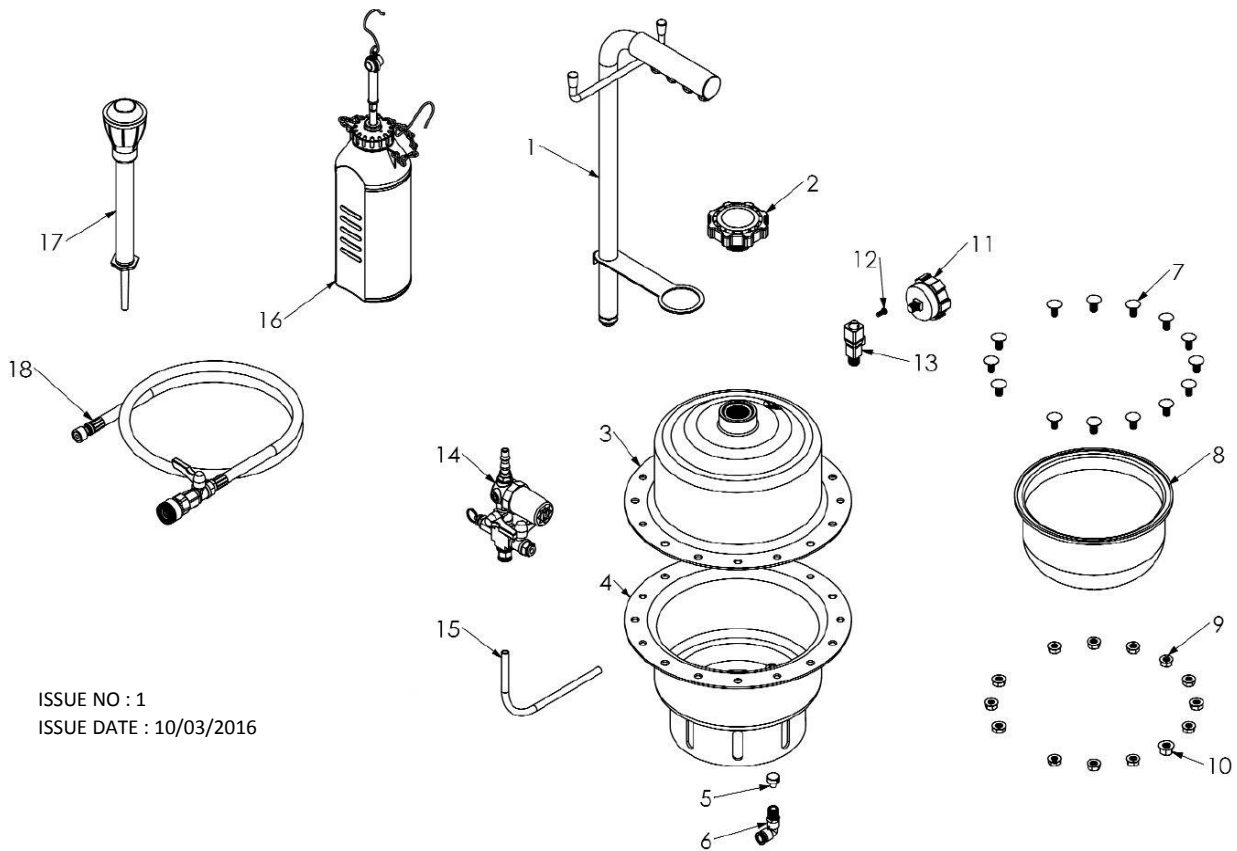

PARTS FOR :
BRAKE & CLUTCH PNEUMATIC PRESSURE BLEEDER
MODELS: VS0204A

ISSUE NO : 1
 ISSUE DATE : 10/03/2016

ITEM	PART NO	DESCRIPTION
1	VS0204.V4-01	HANDLE BAR
2	VS0204.V4-02	TANK CAP
3	VS0204.V4-03	TANK, UPPER HALF
4	VS0204.V4-04	TANK, LOWER HALF
5	VS0204.V4-05	PLUG
6	VS0204.V4-06	ELBOW
7	VS0204.V4-07	CUP SQUARE BOLT M8x16 (COACHBOLT)
8	VS0204.V4-08	RUBBER INSERT
9	VS0204.V4-09	NUT 5/16
10	VS0204.V4-10	NUT 3/8

ITEM	PART NO	DESCRIPTION
11	VS0204.V4-11	GAUGE
12	VS0204.V4-12	SCREW 4x6
13	VS0204.V4-13	CONNECTOR
14	VS0204.V4-14	PRESSURE REGULATOR ASS'Y
15	VS0204.V4-15	TUBE
16	VS0204.V4-16	FLUID BOTTLE
17	VS0204.V4-17	SYRINGE
18	VS0204.V4-18	OIL DELIVERY TUBE
--	VS820.V4-07	ELBOW ADAPTOR CAP (NOT SHOWN)