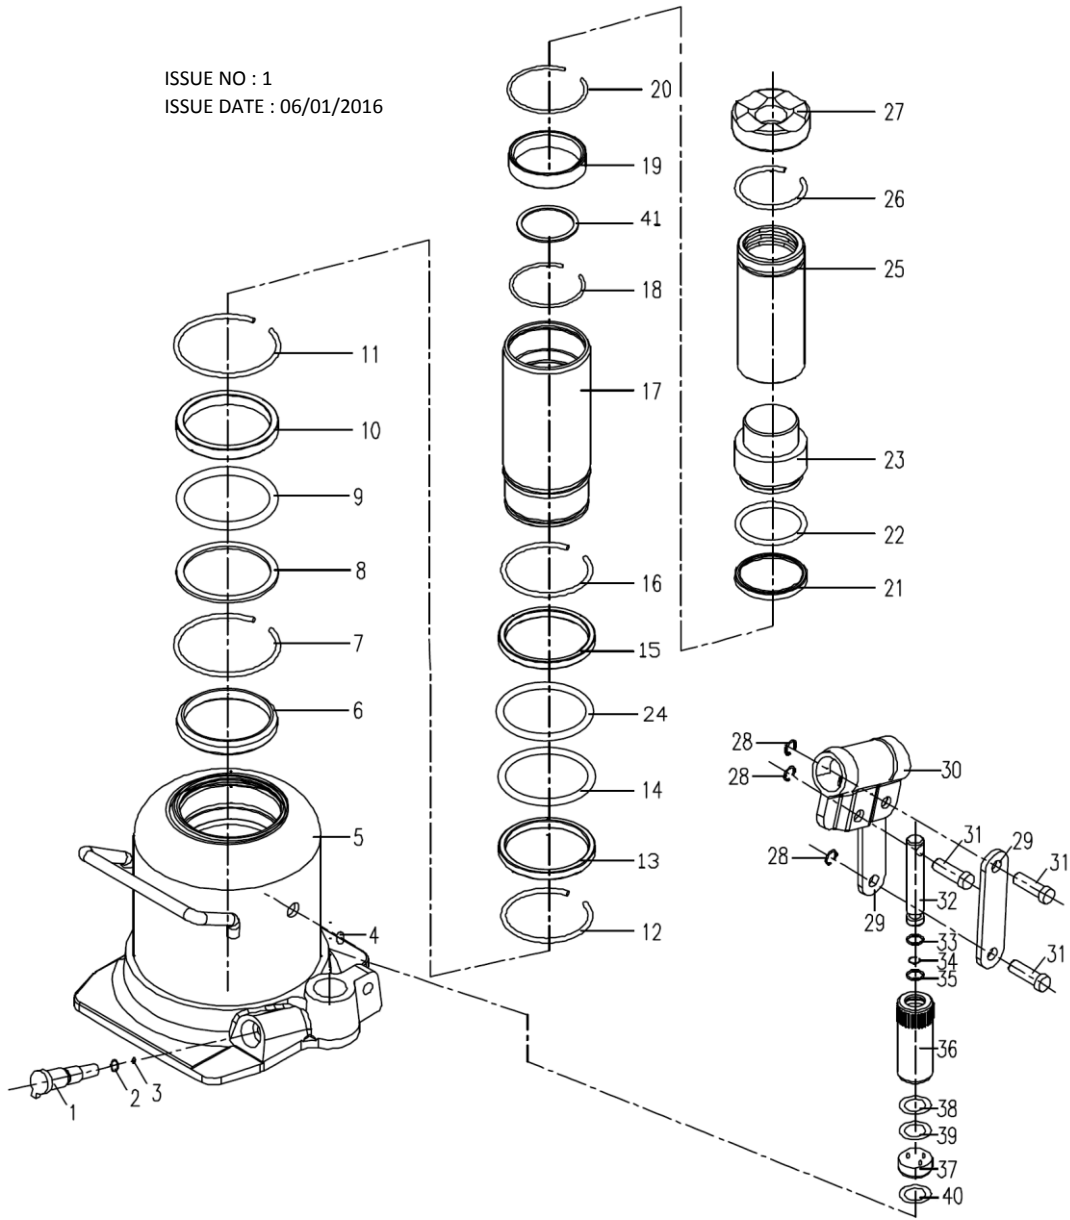

PARTS FOR :
BOTTLE JACK LOW ENTRY TELESCOPIC
10tonne CAPACITY
MODELS: BJ10LE

ISSUE NO : 1
 ISSUE DATE : 06/01/2016

ITEM	PART NO	DESCRIPTION	ITEM	PART NO	DESCRIPTION	ITEM	PART NO	DESCRIPTION
1	BJ10LE.01	RELEASE VALVE	15	BJ10LE.15	UPPER PISTON RING	29	BJ10LE.29	LINKING ROD
2	BJ10LE.02	O-RING (7.7x1.9mm)	16	BJ10LE.16	STEEL RING	30	BJ10LE.30	HANDLE SOCKET
3	BJ10LE.03	STEEL BALL	17	BJ10LE.17	PISTON	31	BJ10LE.31	AXLE PIN
4	BJ10LE.04	OIL FILLER PLUG	18	BJ10LE.18	STEEL RING	32	BJ10LE.32	PUMP CORE
5	BJ10LE.05	BASE	19	BJ10LE.19	RETAINING RING	33	BJ10LE.33	DUSTPROOF RING
6	BJ10LE.06	RETAINING RING	20	BJ10LE.20	STEEL RING	34	BJ10LE.34	RETAINING RING
7	BJ10LE.07	STEEL RING	21	BJ10LE.21	Y-RING	35	BJ10LE.35	O-RING
8	BJ10LE.08	STEEL GASKET	22	BJ10LE.22	SEAL RING	36	BJ10LE.36	PUMP CYLINDER
9	BJ10LE.09	O-RING	23	BJ10LE.23	PISTON	37	BJ10LE.37	SAFETY VALVE
10	BJ10LE.10	RING OF PISTON	24	BJ10LE.24	NYLON WASHER	38	BJ10LE.38	RETAINING RING
11	BJ10LE.11	STEEL RING (A)	25	BJ10LE.25	PISTON ROD	39	BJ10LE.39	NYLON WASHER
12	BJ10LE.12	STEEL RING	26	BJ10LE.26	STEEL RING	40	BJ10LE.40	NYLON WASHER
13	BJ10LE.13	PISTON RING	27	BJ10LE.27	TOP NUT	41	BJ10LE.41	GUIDE BUSHING
14	BJ10LE.14	O-RING	28	BJ10LE.28	C-RING			