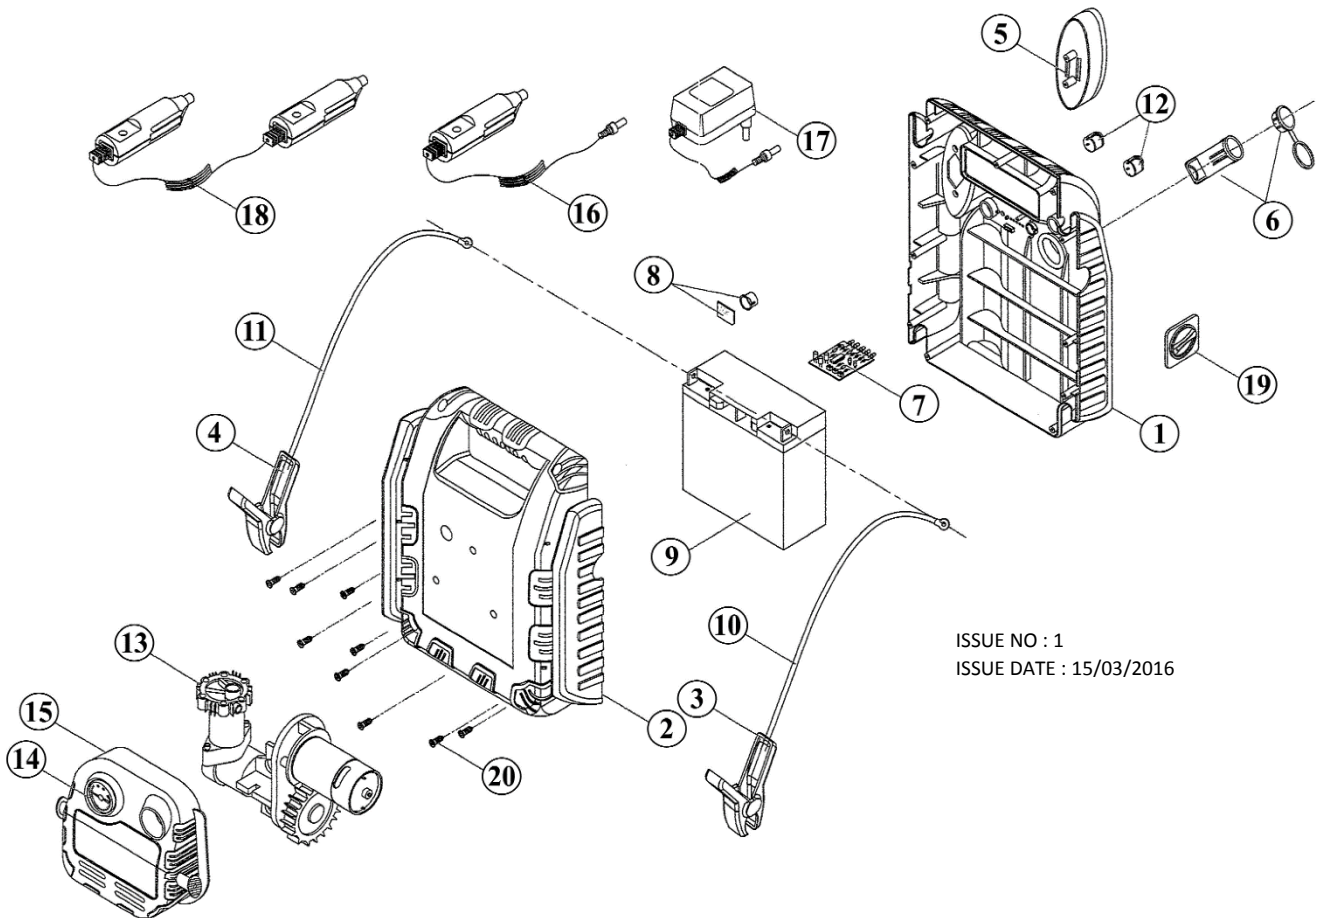

**PARTS FOR :**  
**ROADSTART® EMERGENCY POWER PACK WITH**  
**AIR COMPRESSOR 12V 900 PEAK AMPS**  
**MODELS: RS132.V2**

ISSUE NO : 1  
 ISSUE DATE : 15/03/2016

| ITEM | PART NO  | DESCRIPTION          | ITEM | PART NO | DESCRIPTION                           |
|------|----------|----------------------|------|---------|---------------------------------------|
| 1    | P-74501  | FRONT BODY           | 11   | E-74403 | CABLE (NEGATIVE)                      |
| 2    | P-74402  | BACK BODY            | 12   | E-89504 | SWITCH                                |
| 3    | P-89504  | CLAMP (POSITIVE)     | 13   | E-74405 | PUMP                                  |
| 4    | P-89505  | CLAMP (NEGATIVE)     | 14   | E-74406 | GAUGE 18kg/cm2, 40mm OD, REAR FITTING |
| 5    | P-89506N | LED WORK LIGHT ASS'Y | 15   | P-74407 | PUMP BODY                             |
| 6    | P-89507  | 12 VOLT OUTLET ASS'Y | 16   | E-89506 | DC CHARGER ASS'Y (CAR)                |
| 7    | B-74501  | MAIN PCB             | 17   | E-89505 | AC CHARGER (MAINS) 12V 500MA          |
| 8    | B-74502  | PCB                  | 18   | E-89507 | DC EXTENSION CORD                     |
| 9    | E-89501  | BATTERY              | 19   | P-74507 | MAIN SWITCH                           |
| 10   | E-74402  | CABLE (POSITIVE)     | 20   | P-SCREW | SCREW (3x15)                          |