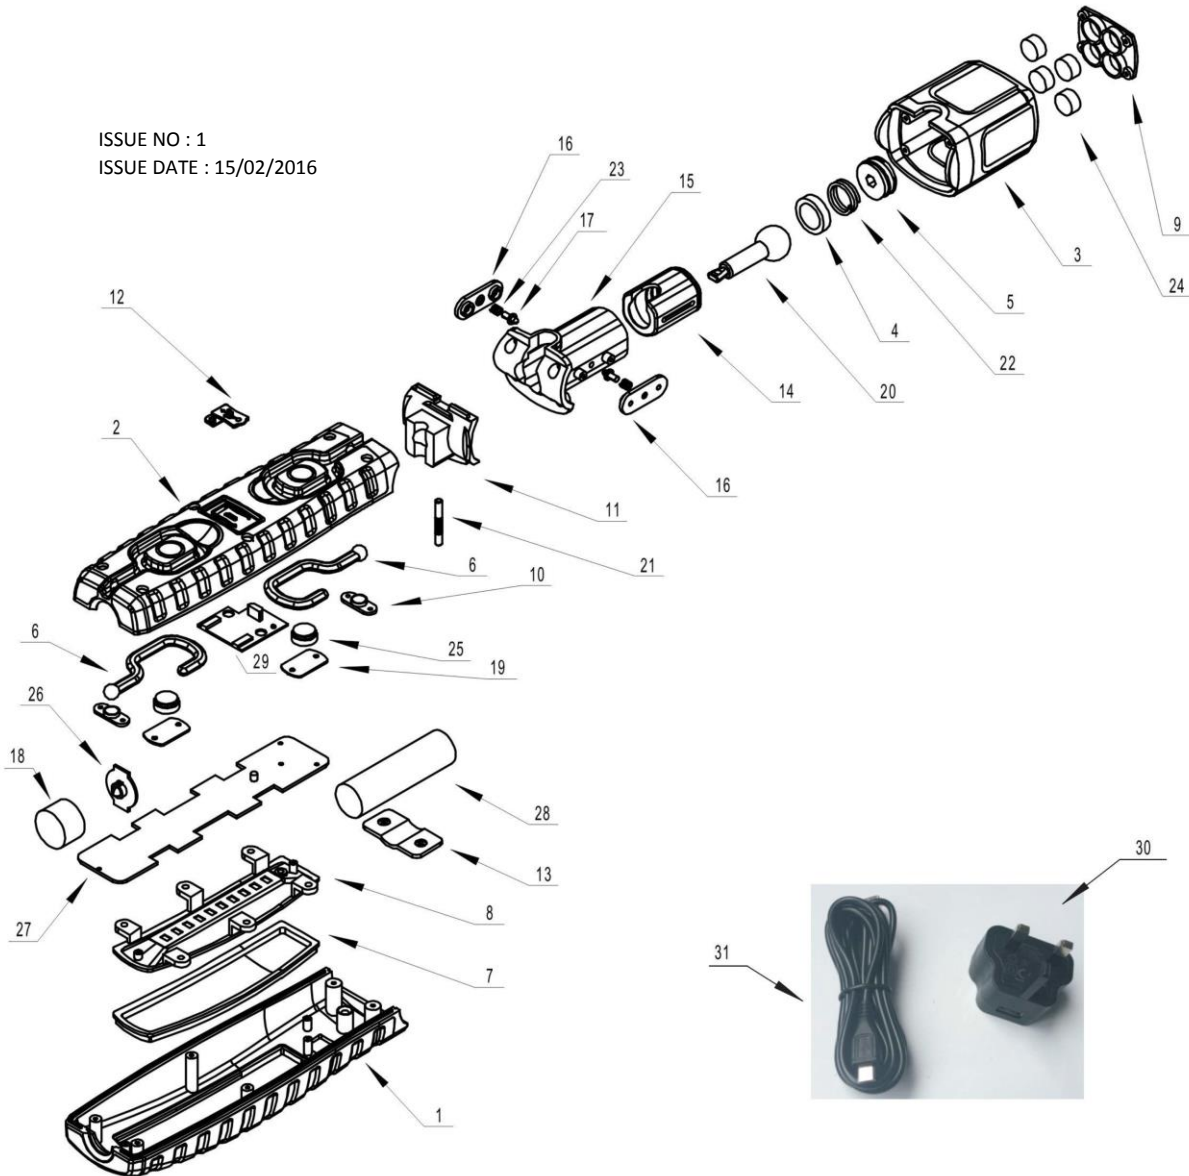

PARTS FOR :
RECHARGEABLE 360° INSPECTION LAMP 10 SMD LED +
3W LED BLACK LITHIUM-ION
MODELS: LED360.V2

ISSUE NO : 1
 ISSUE DATE : 15/02/2016

ITEM	PART NO	DESCRIPTION	ITEM	PART NO	DESCRIPTION
1	LED360.V2-01	FRONT HOUSING	17	LED360.V2-17	PIN
2	LED360.V2-02	BACK HOUSING	18	LED360.V2-18	HEAD LED LENS
3	LED360.V2-03	HANDLE	19	LED360.V2-19	MAGNET SUPPORT
4	LED360.V2-04	BALL SUPPORT (LOWER)	20	LED360.V2-20	ROTATING BALL
5	LED360.V2-05	BALL SUPPORT (UPPER)	21	LED360.V2-21	ROTATING BALL PIN
6	LED360.V2-06	HOOK, TOP	22	LED360.V2-22	WAVE SPRING
7	LED360.V2-07	LENS, FRONT	23	LED360.V2-23	SPRING
8	LED360.V2-08	PLASTIC REFLECTOR	24	LED360.V2-24	BOTTOM MAGNET
9	LED360.V2-09	BOTTOM COVER	25	LED360.V2-25	BACK HOUSING MAGNET
10	LED360.V2-10	HOOK SUPPORT	26	LED360.V2-26	HEAD LED PCB
11	LED360.V2-11	FIXED SUPPORT	27	LED360.V2-27	10SMD PCB
12	LED360.V2-12	CHARGING SOCKET COVER	28	LED360.V2-28	LI-ION BATTERY
13	LED360.V2-13	BATTERY SUPPORT	29	LED360.V2-29	MICRO USB CHARGING PCB
14	LED360.V2-14	ROTATING SUPPORT (UPPER)	30	LED360.V2-30	USB MAINS CHARGER 100-240V
15	LED360.V2-15	ROTATING SUPPORT (LOWER)	31	LED360.V2-31	MICRO USB WITH 5PIN CABLE
16	LED360.V2-16	ROTATING SUPPORT			