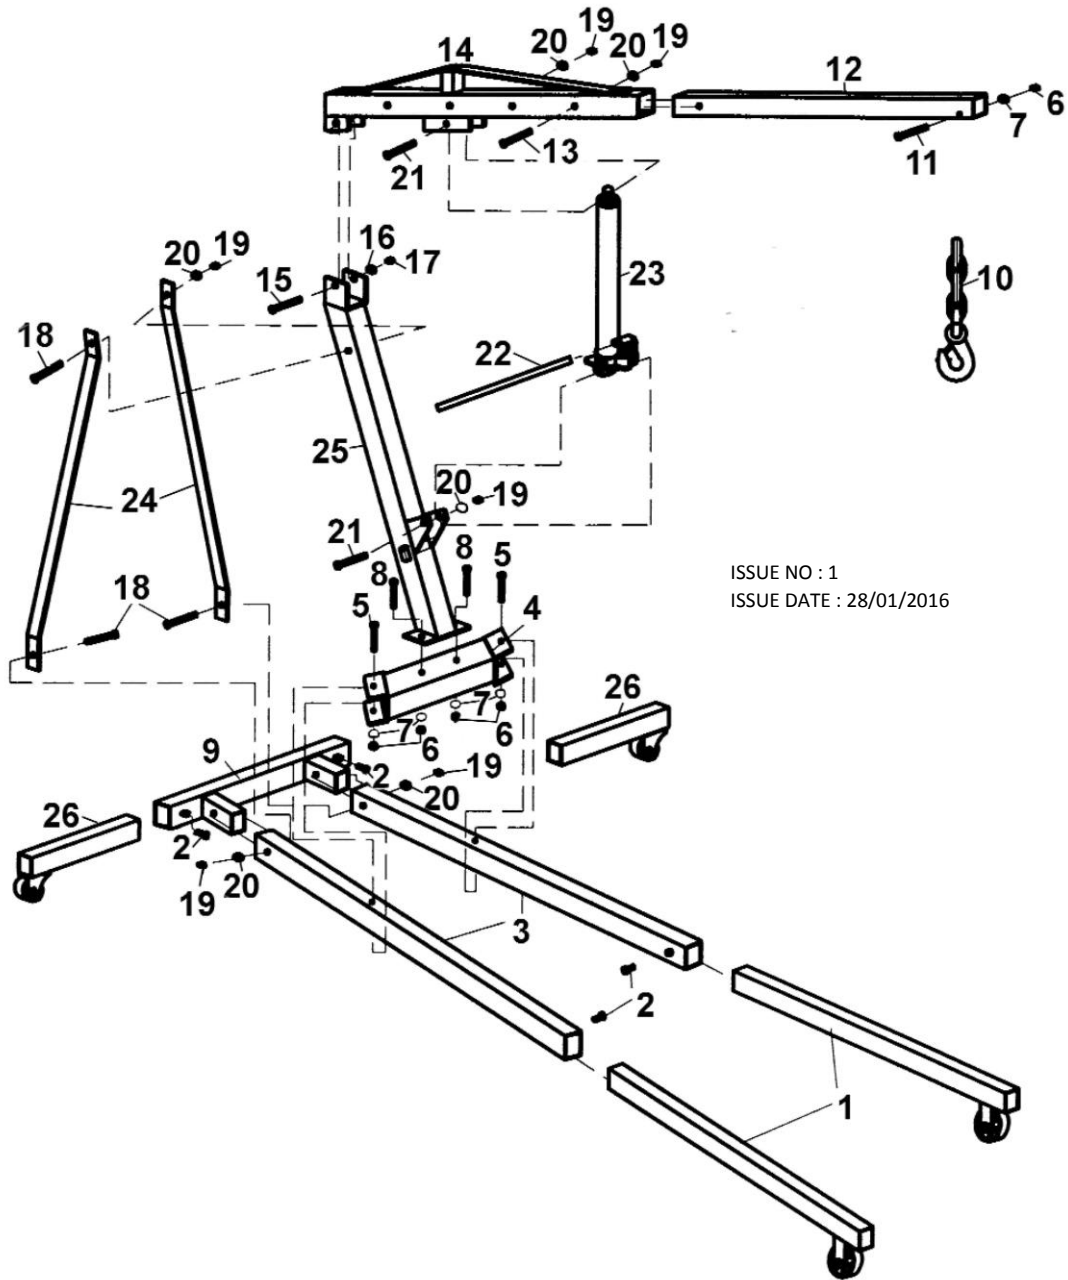

**PARTS FOR :**  
**CRANE 1tonne LONG REACH**  
**EXTENDABLE LEGS**  
**MODELS: SC10LR.V2**

ISSUE NO : 1  
 ISSUE DATE : 28/01/2016

ITEM	PART NO	DESCRIPTION	ITEM	PART NO	DESCRIPTION	ITEM	PART NO	DESCRIPTION
1	SC10LR.V2-01	FRONT EXTENSION LEG	10	SC10LR.V2-10	HOOK & CHAIN ASS'Y	19	SC10LR.V2-19	HEX NUT
2	SC10LR.V2-02	BOLT	11	SC10LR.V2-11	BOLT	20	SC10LR.V2-20	WASHER
3	SC10LR.V2-03	FRONT LEG	12	SC10LR.V2-12	EXTENSION JIB	21	SC10LR.V2-21	BOLT
4	SC10LR.V2-04	MAIN POST BRACE	13	SC10LR.V2-13	BOLT	22	SC10LR.V2-22	PUMPING HANDLE
5	SC10LR.V2-05	BOLT	14	SC10LR.V2-14	MAIN JIB	23	SC10LR.V2-23	HYDRAULIC UNIT
6	SC10LR.V2-06	NUT	15	SC10LR.V2-15	BOLT	24	SC10LR.V2-24	STRUT
7	SC10LR.V2-07	WASHER	16	SC10LR.V2-16	HEX NUT	25	SC10LR.V2-25	MAIN SUPPORT POST
8	SC10LR.V2-08	BOLT	17	SC10LR.V2-17	SPRING WASHER	26	SC10LR.V2-26	REAR EXTENSION LEG
9	SC10LR.V2-09	FRAME BASE	18	SC10LR.V2-18	BOLT			