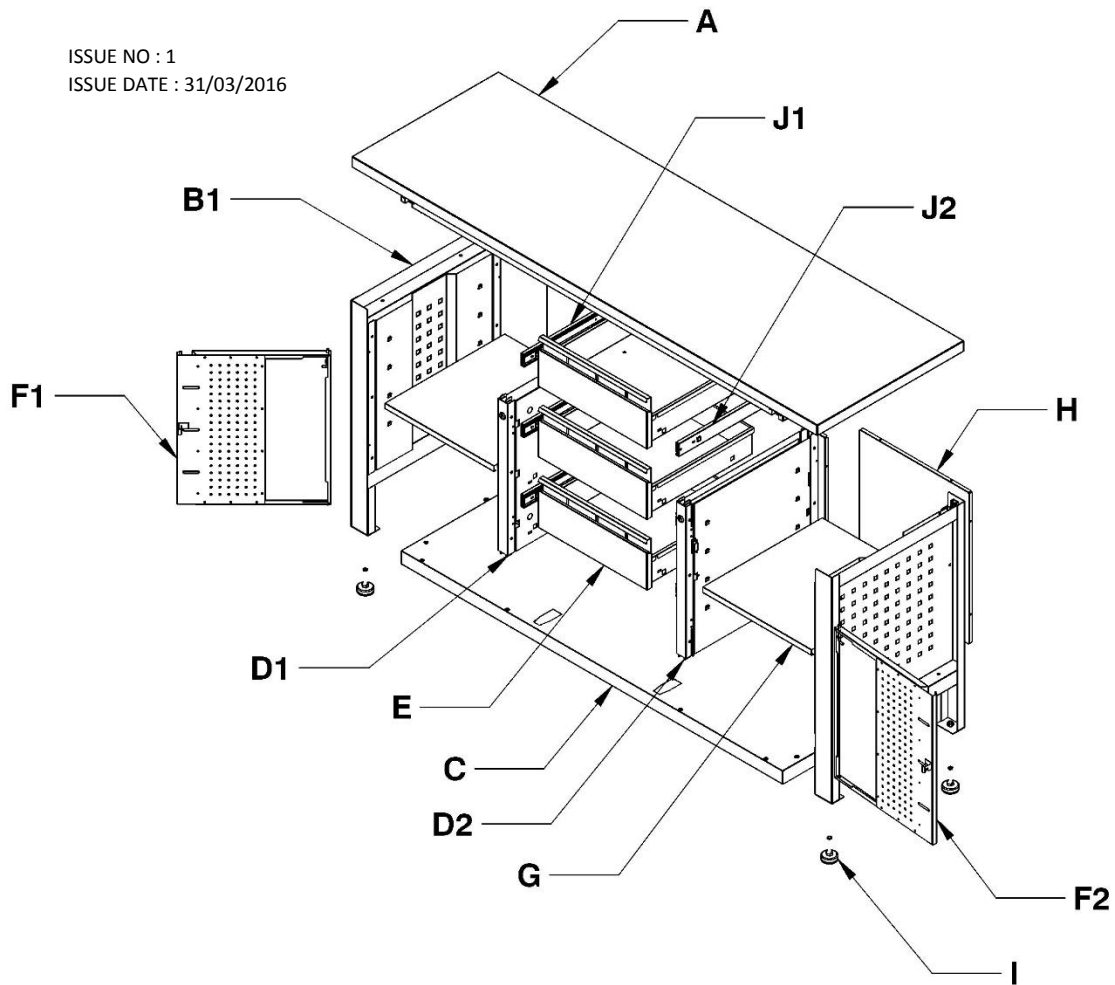

PARTS FOR :
WORKSTATION with 3 DRAWERS & 2 CUPBOARDS
MODELS: AP1905C

ISSUE NO : 1
ISSUE DATE : 31/03/2016

ITEM	PART NO	DESCRIPTION
A	AP1905C.A	TABLE TOP
B1	AP1905C.B1	LEFT SIDE, LEG
C	AP1905C.C	BOTTOM PANEL
D1	AP1905C.D1	CENTRE SUPPORT (LEFT)
D2	AP1905C.D2	CENTRE SUPPORT (RIGHT)
E	AP1905C.E	DRAWER
F1	AP1905C.F1	DOOR (LEFT)
F2	AP1905C.F2	DOOR (RIGHT)
G	AP1905C.G	SHELF
H	AP1905C.H	BACK PANEL
I	AP1905C.I	LEG LEVELER ASS'Y
J1	AP1905C.J1	BEARING SLIDE (LEFT)
J2	AP1905C.J2	BEARING SLIDE (RIGHT)