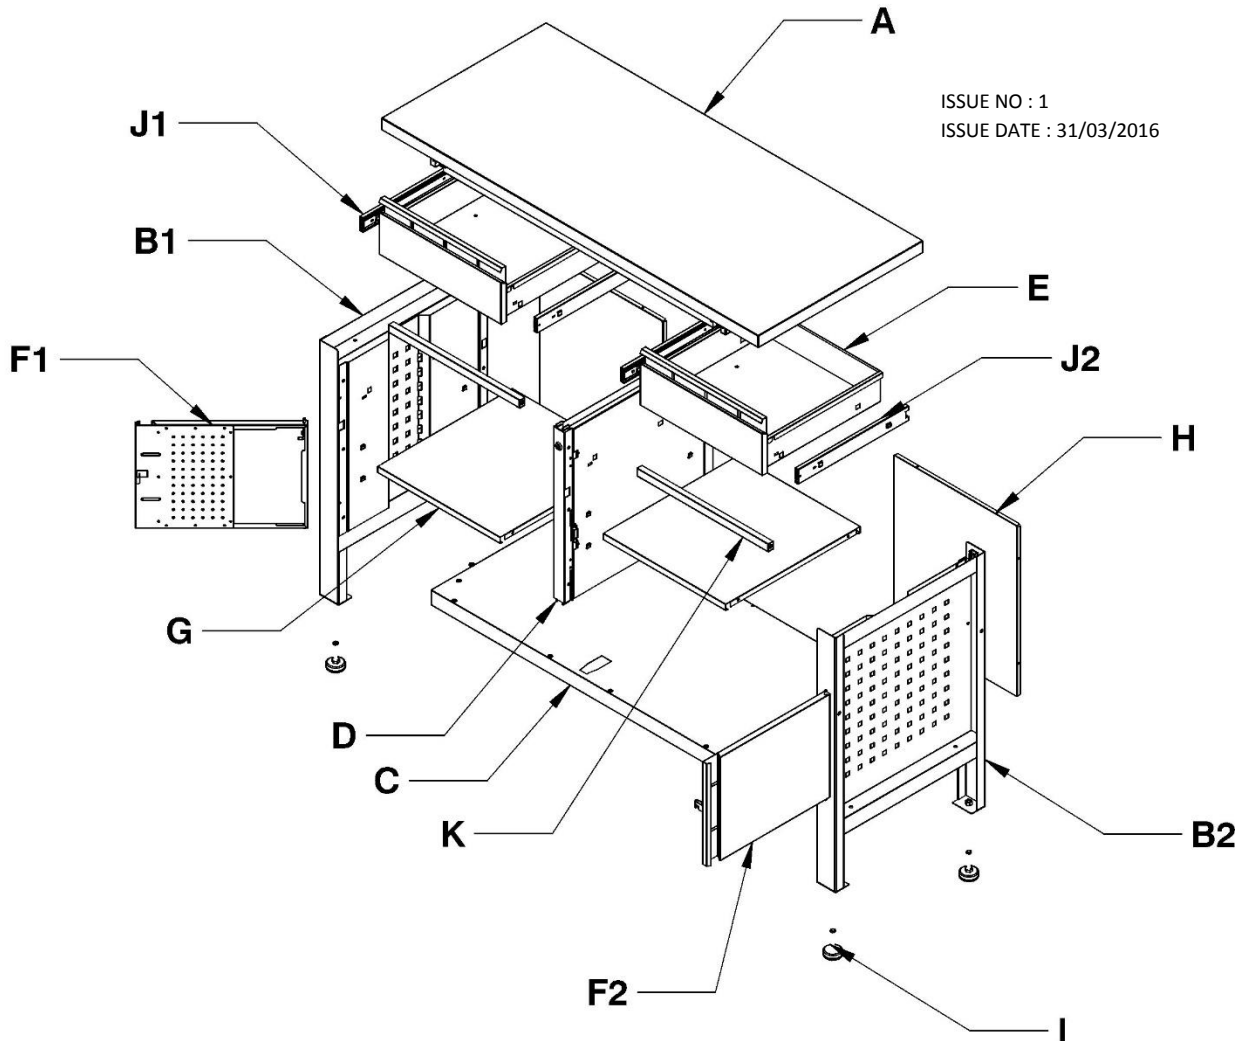

PARTS FOR :
WORKSTATION with 2 DRAWERS & 2 CUPBOARDS
MODELS: AP1372A

ISSUE NO : 1
 ISSUE DATE : 31/03/2016

ITEM	PART NO	DESCRIPTION
A	AP1372A.A	TABLE TOP
B1	AP1372A.B1	LEFT SIDE, LEG
B2	AP1372A.B2	RIGHT SIDE, LEG
C	AP1372A.C	BOTTOM PANEL
D	AP1372A.D	CENTRE SUPPORT
E	AP1372A.E	DRAWER
F1	AP1372A.F1	DOOR (LEFT)
F2	AP1372A.F2	DOOR (RIGHT)
G	AP1372A.G	SHELF
H	AP1372A.H	BACK PANEL
I	AP1372A.I	LEG LEVELER ASS'Y
J1	AP1372A.J1	BEARING SLIDE (LEFT)
J2	AP1372A.J2	BEARING SLIDE (RIGHT)
K	AP1372A.K	RAIL