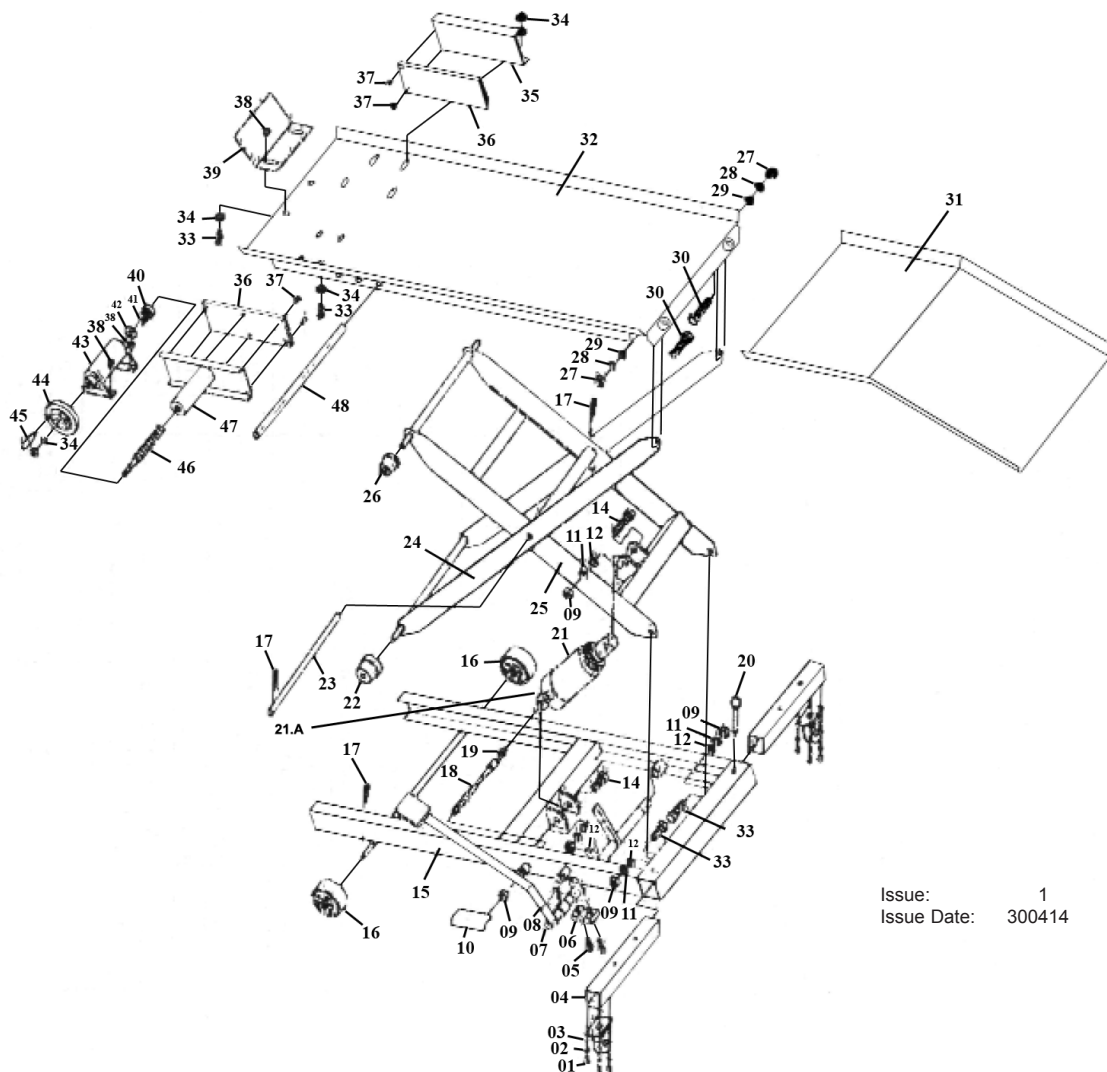

PARTS FOR:  
**MOTORCYCLE LIFT 365kg CAPACITY HYDRAULIC**  
**MODEL: MC365.V2**

Issue: 1  
 Issue Date: 300414

ITEM	PART NO	DESCRIPTION	ITEM	PART NO	DESCRIPTION
1	MC365.01	BOLT M6X25	26	MC365.26	STEEL WHEEL
2	MC365.02	WASHER 6	27	MC365.27	NUT M12
3	MC365.03	CASTOR ASSY	28	MC365.28	LOCK WASHER 12
4	MC365.04	EXTENSION LEG	29	MC365.29	WASHER 12
5	MC365.05	BOLT M8X30	30	MC365.30	BOLT M12X45
6	MC365.06	HALF PLATE	31	MC365.V2-31	LEADING PLATE
7	MC365.07	FOOT PEDAL, LIFT	32	MC365.V2-32	PLATFORM
8	MC365.08	BOLT M8X15	33	MC365.33	BOLT M10x20
9	MC365.09	NUT M16	34	MC365.34	WASHER 10
10	MC365.10	FOOT PEDAL, RELEASE	35	MC365.V2-35	RIGHT VICE
11	MC365.11	LOCK WASHER 16	36	MC365.V2-36	RUBBER
12	MC365.12	WASHER 16	37	MC365.37	SCREW M6x16
14	MC365.14	BOLT M16 X 90	38	MC365.38	NUT M10
15	MC365.15	BASE ASS'Y	39	MC365.V2-39	BAFFLE PLATE
16	MC365.16	FRONT WHEEL	40	MC365.40	BALL SET
17	MC365.17	"R" PIN	41	MC365.41	BALL (3.9mm)
18	MC365.18	SPINDLE, RELEASE VALVE	42	MC365.42	WASHER
19	MC365.19	SPRING	43	MC365.43	FIXED RACK
20	MC365.20	PIN	44	MC365.44	HAND WHEEL
21	MC365.21	HYDRAULIC PUMP	45	MC365.45	HANDLE
21A	MC365.21A	SPRING	46	MC365.46	BOLT
22	MC365.22	STEEL WHEEL	47	MC365.V2-47	LEFT VICE
23	MC365.23	PIN	48	MC365.48	LOCKING BAR
24	MC365.24	LIFTING ARM	--	MC390.FK	REPAIR KIT (not shown)
25	MC365.25	LIFTING ARM			