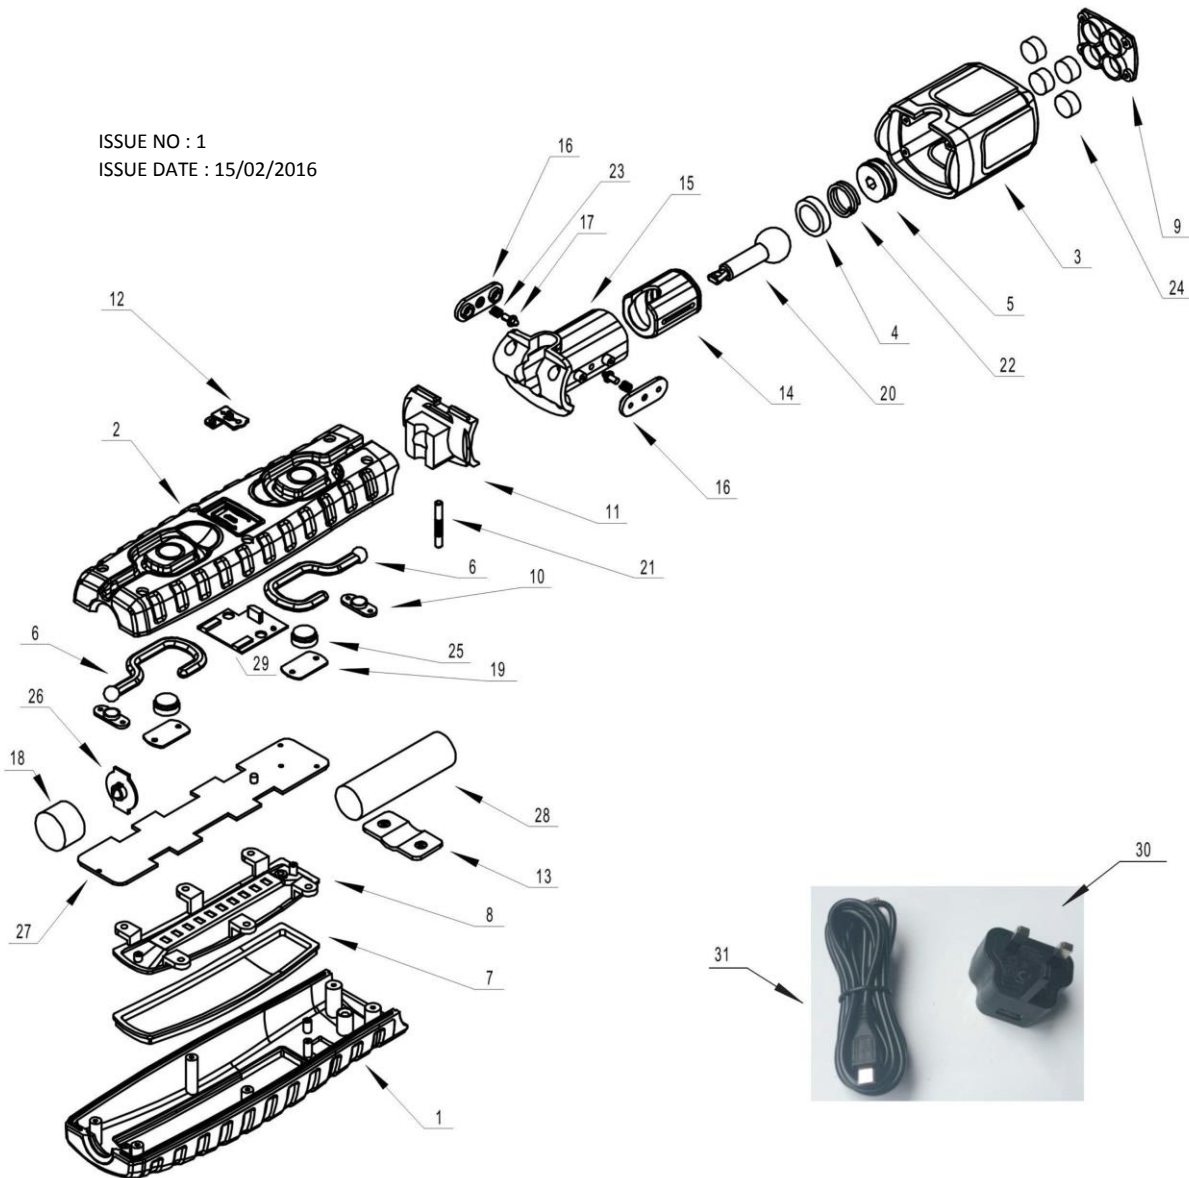

PARTS FOR :
RECHARGEABLE 360° INSPECTION LAMP 10 SMD LED +
3W LED RED LITHIUM-ION
MODELS: LED360R.V2

ISSUE NO : 1
 ISSUE DATE : 15/02/2016

ITEM	PART NO	DESCRIPTION	ITEM	PART NO	DESCRIPTION
1	LED360R.V2-01	FRONT HOUSING 'RED'	17	LED360.V2-17	PIN
2	LED360R.V2-02	BACK HOUSING 'RED'	18	LED360.V2-18	HEAD LED LENS
3	LED360R.V2-03	HANDLE 'RED'	19	LED360.V2-19	MAGNET SUPPORT
4	LED360.V2-04	BALL SUPPORT (LOWER)	20	LED360.V2-20	ROTATING BALL
5	LED360.V2-05	BALL SUPPORT (UPPER)	21	LED360.V2-21	ROTATING BALL PIN
6	LED360.V2-06	HOOK, TOP	22	LED360.V2-22	WAVE SPRING
7	LED360.V2-07	LENS, FRONT	23	LED360.V2-23	SPRING
8	LED360.V2-08	PLASTIC REFLECTOR	24	LED360.V2-24	BOTTOM MAGNET
9	LED360.V2-09	BOTTOM COVER	25	LED360.V2-25	BACK HOUSING MAGNET
10	LED360.V2-10	HOOK SUPPORT	26	LED360.V2-26	HEAD LED PCB
11	LED360.V2-11	FIXED SUPPORT	27	LED360.V2-27	10SMD PCB
12	LED360.V2-12	CHARGING SOCKET COVER	28	LED360.V2-28	LI-ION BATTERY
13	LED360.V2-13	BATTERY SUPPORT	29	LED360.V2-29	MICRO USB CHARGING PCB
14	LED360.V2-14	ROTATING SUPPORT (UPPER)	30	LED360.V2-30	USB MAINS CHARGER 100-240V
15	LED360.V2-15	ROTATING SUPPORT (LOWER)	31	LED360.V2-31	MICRO USB WITH 5PIN CABLE
16	LED360.V2-16	ROTATING SUPPORT			