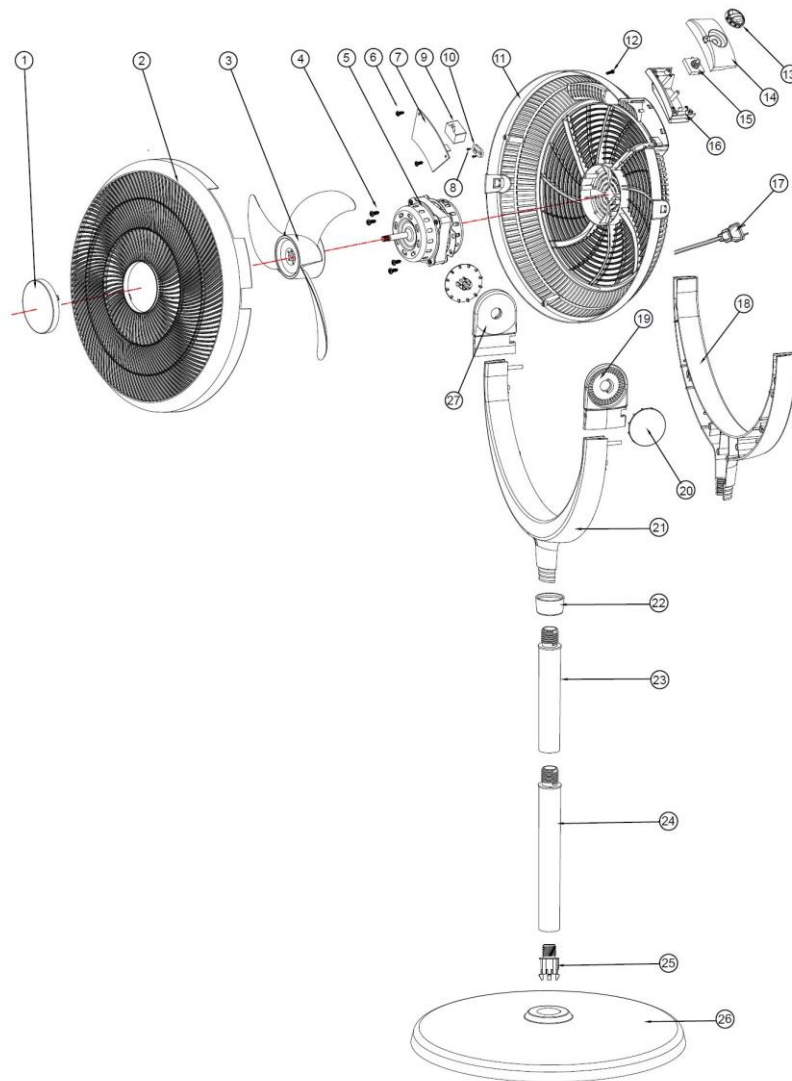

PARTS FOR :
DESK & PEDESTAL FAN 12" 230V
MODELS: SFF12DP

ISSUE NO : 1
 ISSUE DATE : 10/02/16

ITEMS	PART NO	DESCRIPTION	ITEMS	PART NO	DESCRIPTION
1	SFF12DP.01	FRONT COVER	14	SFF12DP.14	SWITCH COVER
2	SFF12DP.02	FRONT BODY	15	SFF12DP.15	ROTARY SWITCH
3	SFF12DP.03	BLADE 12"	16	SFF12DP.16	SWITCH BOX, BOTTOM
4	SFF12DP.04	SCREW FOR MOTOR	17	SFF12DP.17	CABLE & PLUG
5	SFF12DP.05	MOTOR	18	SFF12DP.18	REAR STAND BRACKET
6	SFF12DP.06	MOTOR SUPPORT SCREW	19	SFF12DP.19	FAN BODY FASTENER (R/S)
7	SFF12DP.07	CAPACITOR COVER	20	SFF12DP.20	END CAP
8	SFF12DP.08	SCREW FOR CORD CLIP	21	SFF12DP.21	FRONT STAND BRACKET
9	SFF12DP.09	CAPACITOR	22	SFF12DP.22	FRONT STAND CONNECTOR
10	SFF12DP.10	CORD CLIP	23	SFF12DP.23	UPRIGHT POLE (UPPER)
11	SFF12DP.11	REAR BODY	24	SFF12DP.24	UPRIGHT POLE (LOWER)
12	SFF12DP.12	SCREW FOR REAR BODY	25	SFF12DP.25	STAND CONNECTOR
13	SFF12DP.13	ROTARY KNOB	26	SFF12DP.26	STAND BASE
			27	SFF12DP.27	FAN BODY FASTENER (L/S)