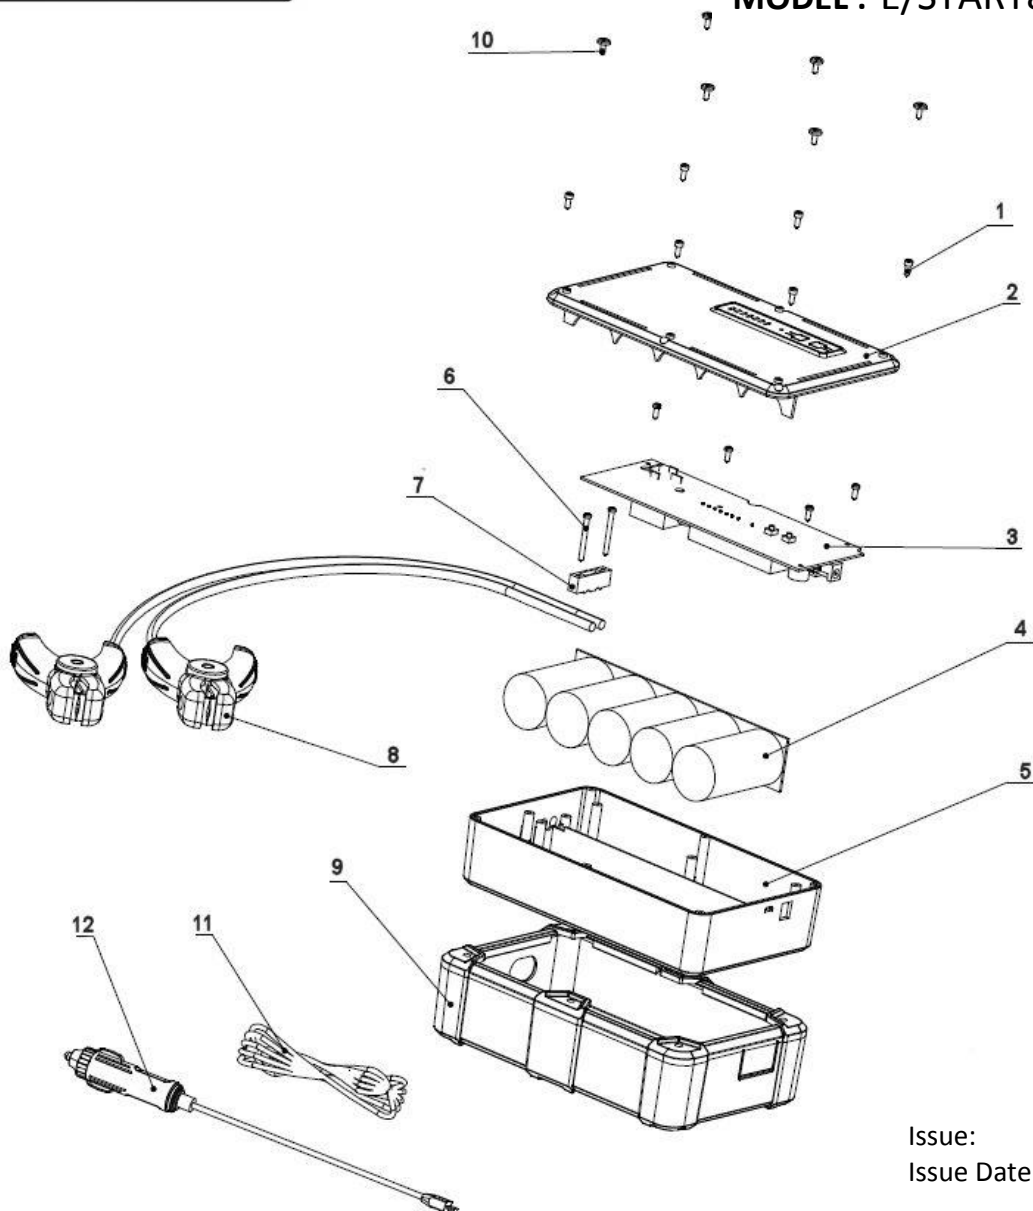

**PARTS FOR:**  
ELECTRO START BATTERYLESS  
POWER START 800A 12V  
**MODEL : E/START800**

Issue: 1  
Issue Date: 060116

ITEM	PART NO	DESCRIPTION
1	ESTART800.01	HEX SOCKET SCREW (M3x8)
2	ESTART800.02	COVER (w/o LABEL)
3	ESTART800.03	POWER PCB
4	ESTART800.04	ULTRA-CAPACITOR
5	ESTART800.05	COVER
6	ESTART800.06	SCREW S/T (3x30)
7	ESTART800.07	CLAMP SUPPORT
8	ESTART800.08	CLAMP
9	ESTART800.09	SILICONE COVER
10	ESTART800.10	SCREW 3x8 (c/w WASHER)
11	ESTART800.11	USB CHARGING CABLE
12	ESTART800.12	CIGARETTE LIGHTER CHARGING CABLE