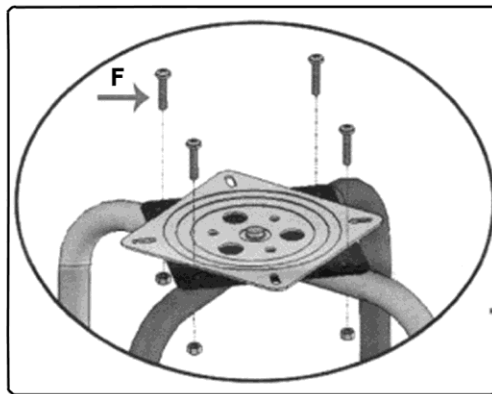

PARTS FOR
WORKSHOP STOOL WITH SWIVEL SEAT
MODEL : SCR13.V2

Issue: 1
Issue Date: 150415

ITEM	PART NO	DESCRIPTION
A	SCR13.V2-A	LEG (TOP)
A1	SCR13.V2-A1	LEG (BOTTOM)
B	SCR13.V2-B	INTERNAL RING
C	SCR13.V2-C	OUTER RING
D	SCR13.V2-D	HARDWARE KIT (A) FOR LEG
E	SCR13.V2-E	BASE INSERT
F	SCR13.V2-F	HARDWARE KIT (B) FOR SWIVEL
G	SCR13.V2-G	SWIVEL SEAT CUSHION
H	SCR13.V2-H	SWIVEL PLATE