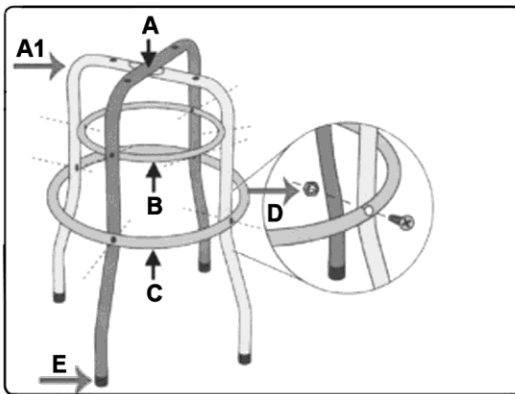

PARTS FOR
WORKSHOP STOOL WITH SWIVEL SEAT
MODEL : SCR13.V2

Issue: 1
Issue Date: 150415

ITEM	PART NO	DESCRIPTION
A	SCR13.V2-A	LEG (TOP)
A1	SCR13.V2-A1	LEG (BOTTOM)
B	SCR13.V2-B	INTERNAL RING
C	SCR13.V2-C	OUTER RING
D	SCR13.V2-D	HARDWARE KIT (A) FOR LEG
E	SCR13.V2-E	BASE INSERT
F	SCR13.V2-F	HARDWARE KIT (B) FOR SWIVEL
G	SCR13.V2-G	SWIVEL SEAT CUSHION
H	SCR13.V2-H	SWIVEL PLATE