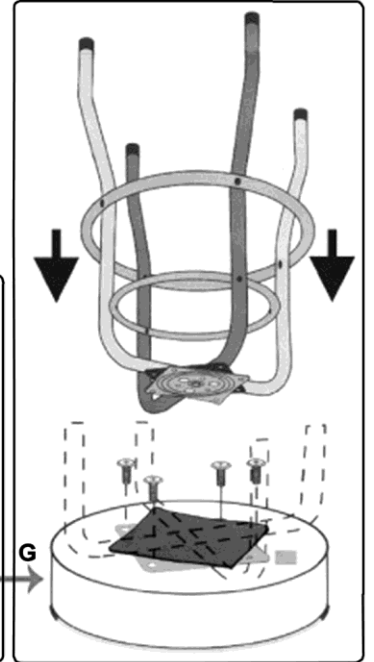

PARTS FOR
WORKSHOP STOOL WITH SWIVEL SEAT
MODEL : SCR13.V2

Issue: 1
Issue Date: 150415

ITEM	PART NO	DESCRIPTION
A	SCR13.V2-A	LEG (TOP)
A1	SCR13.V2-A1	LEG (BOTTOM)
B	SCR13.V2-B	INTERNAL RING
C	SCR13.V2-C	OUTER RING
D	SCR13.V2-D	HARDWARE KIT (A) FOR LEG
E	SCR13.V2-E	BASE INSERT
F	SCR13.V2-F	HARDWARE KIT (B) FOR SWIVEL
G	SCR13.V2-G	SWIVEL SEAT CUSHION
H	SCR13.V2-H	SWIVEL PLATE