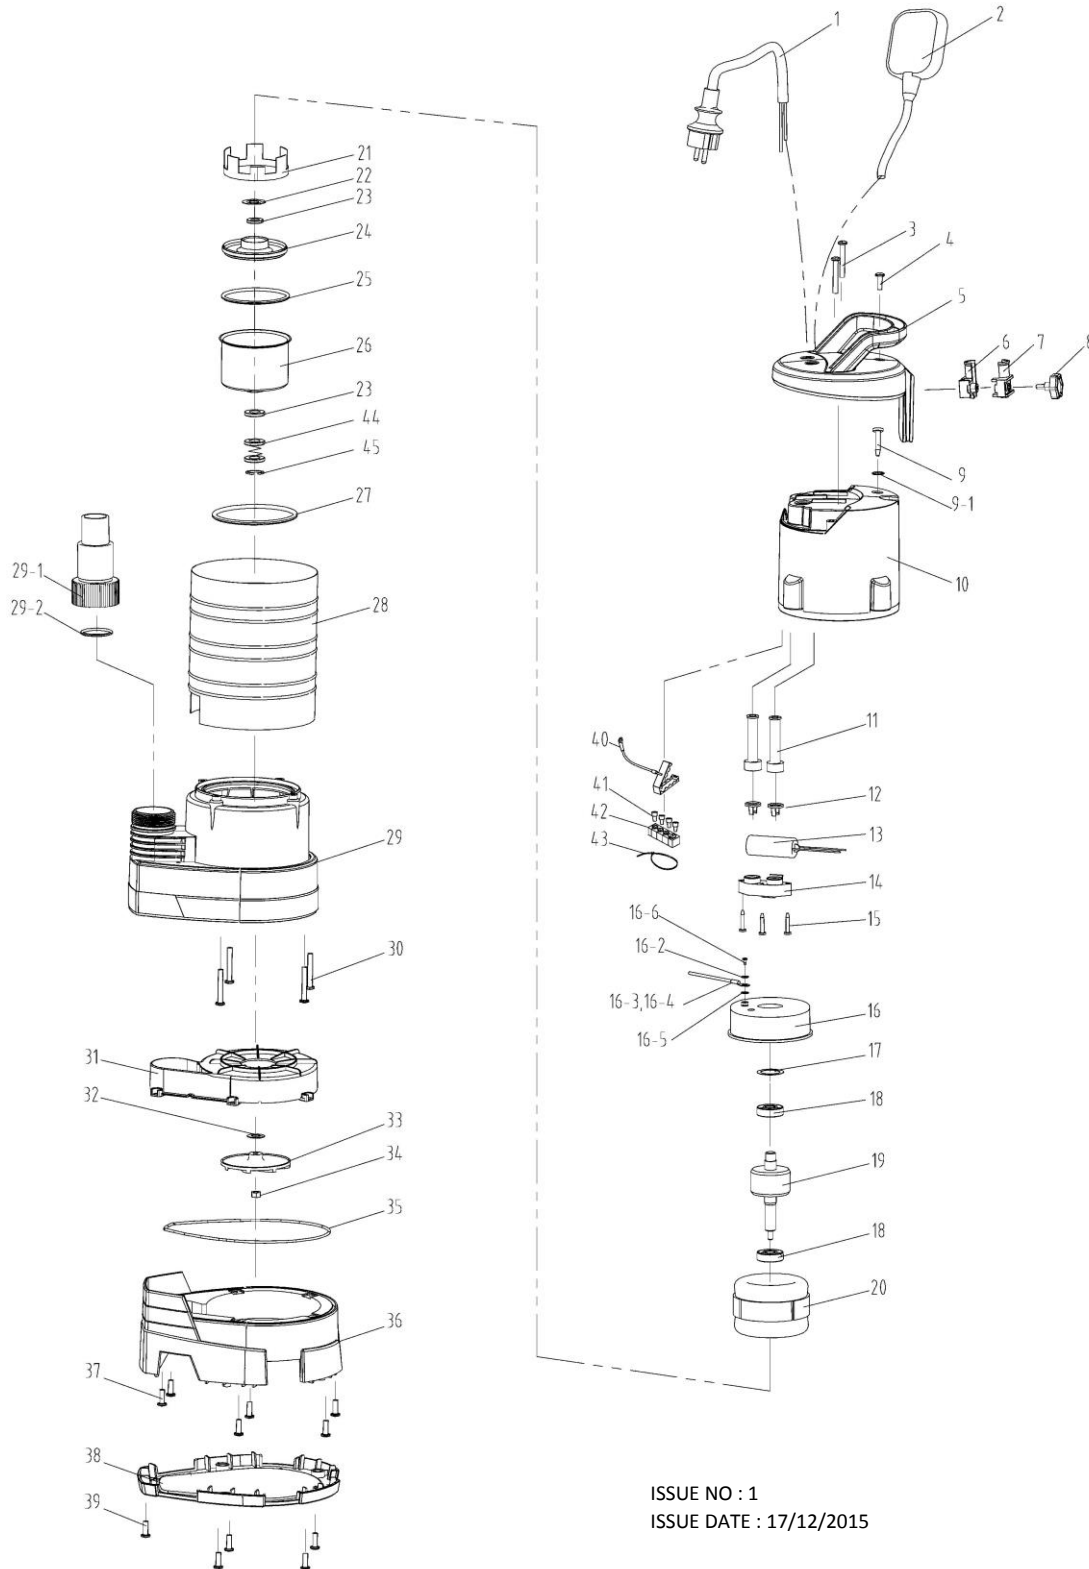

**PARTS FOR:**  
SUBMERSIBLE STAINLESS WATER PUMP AUTOMATIC  
DIRTY WATER 225ltr/min 230V  
**MODELS: WPS225P**

**1 OF 2**

ISSUE NO : 1  
ISSUE DATE : 17/12/2015

Sole UK Distributor,  
Sealey Group, Kempson Way,  
Suffolk Business Park,  
Bury St Edmunds, Suffolk, IP32 7AR

**MODELS: WPS225P**

**2 OF 2**

ITEM	PART NO	DESCRIPTION	ITEM	PART NO	DESCRIPTION
1	WP08701001	POWER CABLE	20	WP02202007750	STATOR
2	WP014010011	FLOAT SWITCH	21	WP02005011	BUSHING RING
3	WP845I	SELF TAPPING SCREW ST4.2x32	22	WP03802023	WASHER
4	WP845H	SELF TAPPING SCREW ST4.2x18	23	WP05102002	SEALING RING
6	WP01204003	CLIP	24	WP04204001	ALUMINUM BUSHING
7	WP01204004	CLIP	25	WP05101052	O-RING
8	WP06001002	ADJUSTING WASHER	26	WP02501054	FRONT COVER
9	WP07802021	SCREW	27	WP05101010	O-RING
9-1	WP05101079	O RING	28	WP06201031	STAINLESS STEEL CASING
10	WP00301035	REAR PUMP CASING	29	WP02901106	MAIN PUMP CASING KIT
11	WP05201033	CABLE SHEATH	29-1	WP02703001	OUTPUT CONNECTOR
11	WP05201036	CABLE SHEATH	29-2	WP05101006	O-RING
12	WP05602005	CABLE BUCKLE	30	WP845I	SELF TAPPING SCREW ST4.2x32
12-1	WP05602008	CABLE BUCKLE	31	WP03602009	DIFFUSER COVER
13	WP08401025	4uF CAPACITOR	32	WP03802005	ADJUSTING GASKET
14	WP05501001	CABLE GRIP	33	WP00903023	IMPELLER
15	WP07802018	SELF-TAPPING SCREW	34	WP6182	NUT (M8)
16	WP02602004	ALUMINUM REAR COVER	35	WP05101107	O RING
16-1	WP05202003	WIRE SHEATH	36	WP00602040	BASE
16-2	WP934	SPRING WASHER	37	WP845	SELF TAPPING SCREW ST4.2X24
16-3	WP08601001	WIRE (YELLOW/GREEN)	38	WP00703008	BASE PLATE
16-4	WP04102027	PLATE	39	WP845H	SELF TAPPING SCREW ST4.2x18
16-5	WP86224	WASHER	40	WP04105011	COVER
16-6	WP818	SCREW M4X8	41	WP04101001	NYLON SAFETY PRESS LINE CAP
17	WP03801001	WAVE WASHER	41	WP04101003	NYLON SAFETY PRESS LINE CAP
18	B/6201ZZ	BEARING 6201ZZ	42	WP03203012	RUBBER CLIP
19	WP0230100945	ROTOR	43	WP08501001	CABLE TIE