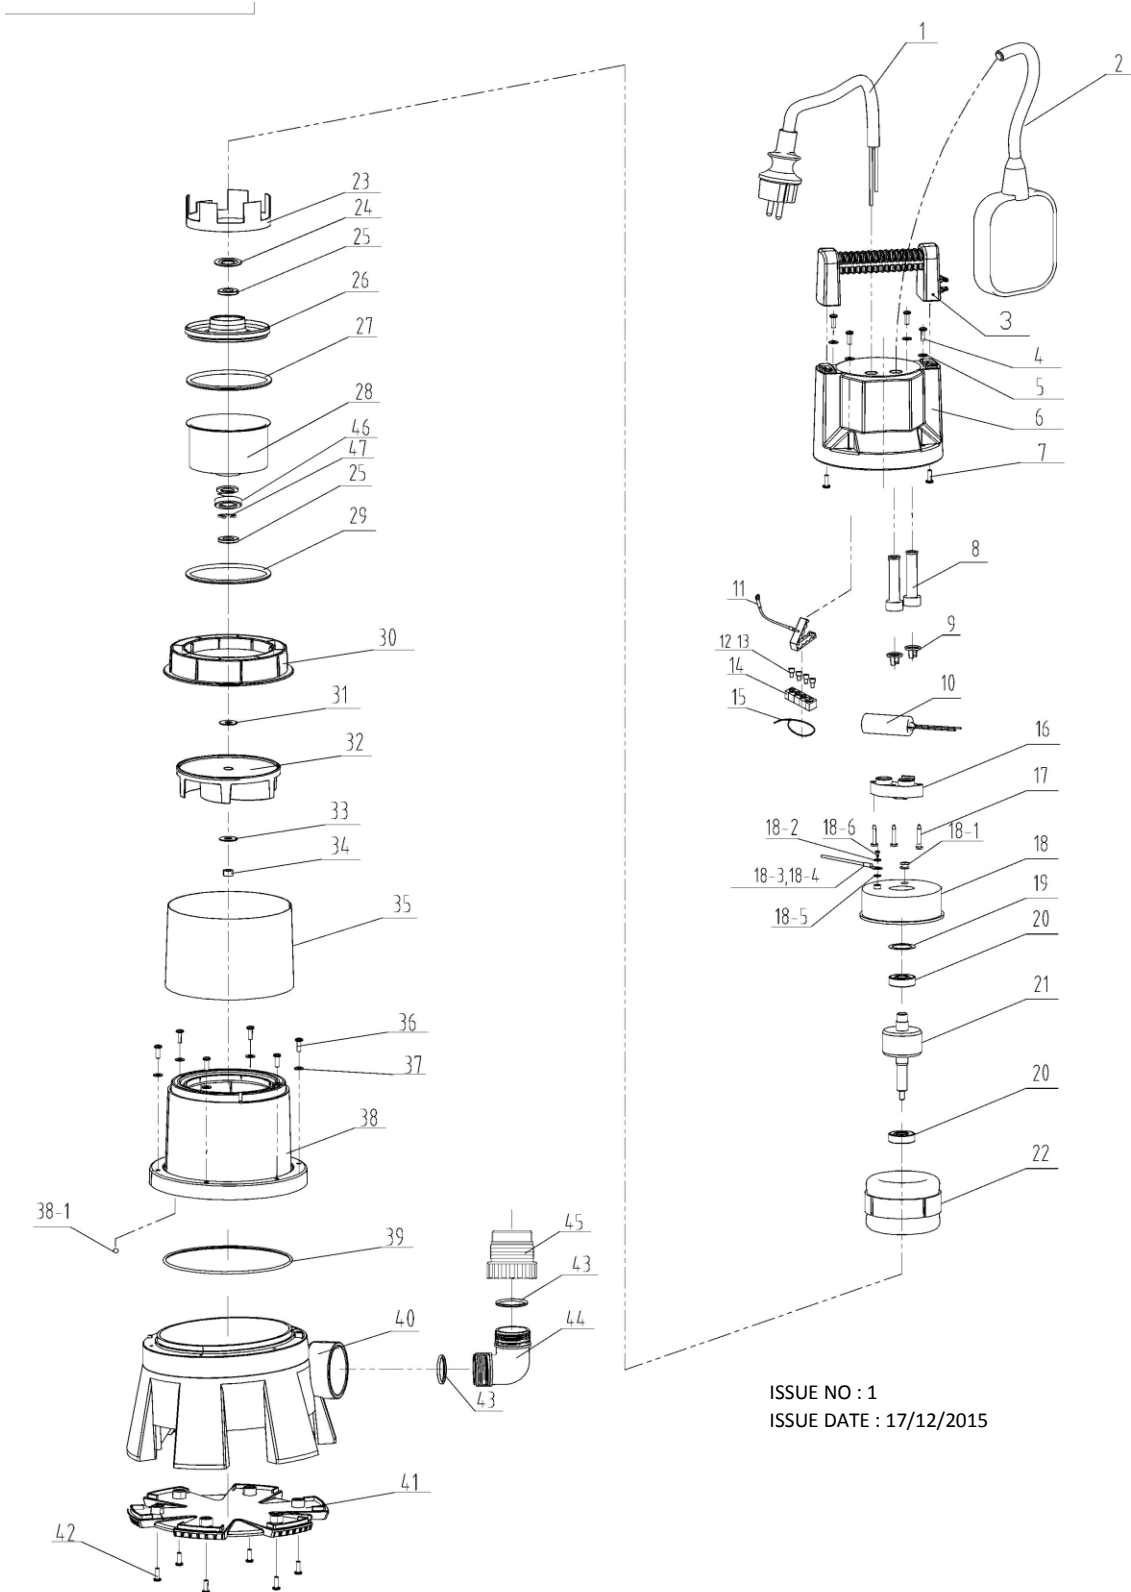

PARTS FOR:
HIGH FLOW SUBMERSIBLE STAINLESS DIRTY
WATER PUMP AUTOMATIC 226ltr/min 230V
MODELS: WPD415

1 OF 2