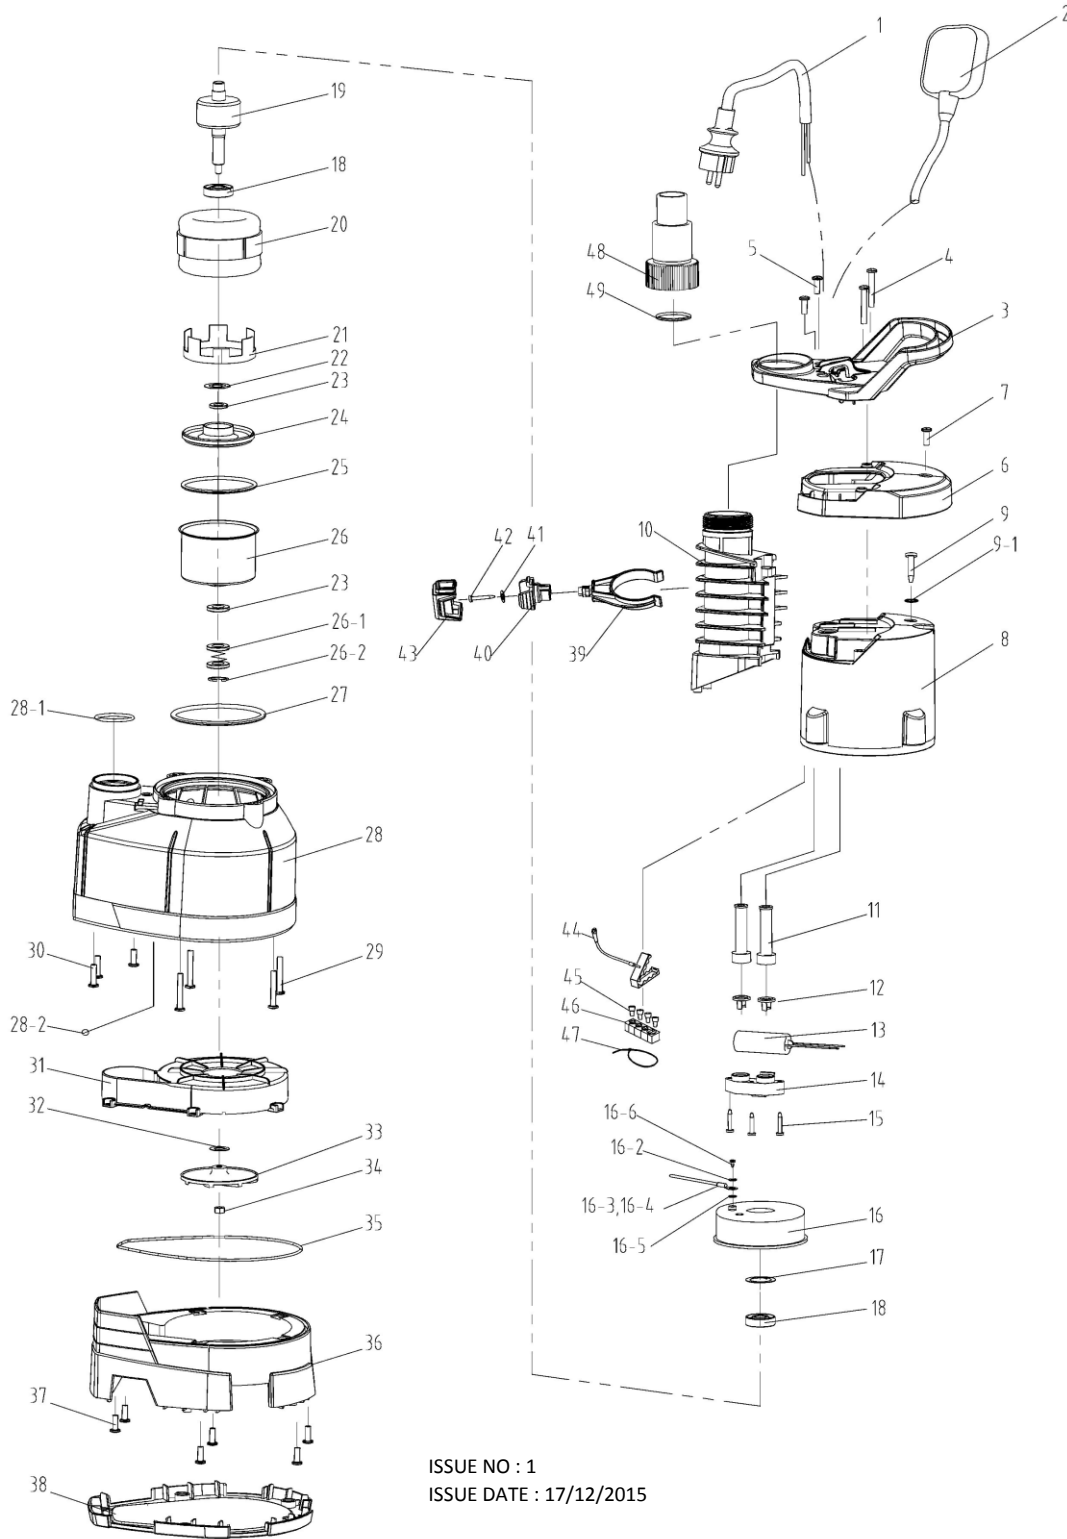

**PARTS FOR:**  
SUBMERSIBLE DIRTY WATER PUMP  
AUTOMATIC 226ltr/min 230V  
**MODELS: WPD235P**

**1 OF 2**

Sole UK Distributor,  
Sealey Group, Kempson Way,  
Suffolk Business Park,  
Bury St Edmunds, Suffolk, IP32 7AR

**2 OF 2**

ITEM	PART NO	DESCRIPTION	ITEM	PART NO	DESCRIPTION
1	WP08701001	POWER CABLE	24	WP04204001	ALUMINUM BUSHING
2	WP014010011	FLOAT SWITCH	25	WP05101052	O-RING
3	WP00202042	HANDLE	26	WP02501054	FRONT COVER
4	WP845I	SELF TAPPING SCREW ST4.2x32	26-1	WP06101007	MECHANICAL SEAL
5	WP845H	SELF TAPPING SCREW ST4.2x18	26-2	WP894112	CHECKED RING
6	WP01101018	COVER PLATE	27	WP05101010	O-RING
7	WP845H	SELF TAPPING SCREW ST4.2x18	28	WP00403062	MAIN PUMP CASING
8	WP00301035	REAR PUMP CASING	28-1	WP05101007	O RING
9	WP07802021	SCREW	28-2	WP3087	STEEL BALL
9-1	WP05101079	O RING	29	WP845L	SCREW ST4.2x50
10	WP02703024	OUTPUT CONNECTOR	30	WP845H	SELF TAPPING SCREW ST4.2x18
11	WP05201036	CABLE SHEATH	31	WP03602009	DIFFUSER COVER
11	WP05201033	CABLE SHEATH	32	WP03802005	ADJUSTING GASKET
12	WP05602005	CABLE BUCKLE	33	WP00903023	IMPELLER
12	WP05602008	CABLE BUCKLE	34	WP6182	NUT (M8)
13	WP08401025	4uF CAPACITOR	35	WP05101107	O RING
14	WP05501001	CABLE GRIP	36	WP00602040	BASE
15	WP07802018	SELF-TAPPING SCREW	37	WP845M	SCREW ST4.2x24
16	WP02602004	ALUMINUM REAR COVER	38	WP00703008	BASE PLATE
16-1	WP05202003	WIRE SHEATH	39	WP01205004	CLIP
16-2	WP934	SPRING WASHER	40	WP01202015	RIGHT CLIP
16-3	WP08601010	WIRE (GREEN/YELLOW)	41	WP96420	WASHER
16-4	WP04102006	PLATE	42	WP845N	SCREW ST3.5x12
16-5	WP86224	WASHER	43	WP01202014	LEFT CLIP
16-6	WP818	SCREW M4X8	44	WP04105006	GROUND COVER
17	WP03801001	WAVE WASHER	45	WP04101001	NYLON SAFETY PRESS LINE CAP
18	B/6201ZZ	BEARING 6201ZZ	45	WP04101003	NYLON SAFETY PRESS LINE CAP
19	WP0230100945	ROTOR	46	WP03203012	RUBBER CLIP
20	WP02202007750	STATOR	47	WP08501001	CABLE TIE
21	WP02005011	BUSHING RING	48	WP02703001	OUTPUT CONNECTOR
22	WP03802023	WASHER	49	WP05101006	O-RING
23	WP05102002	SEALING RING			