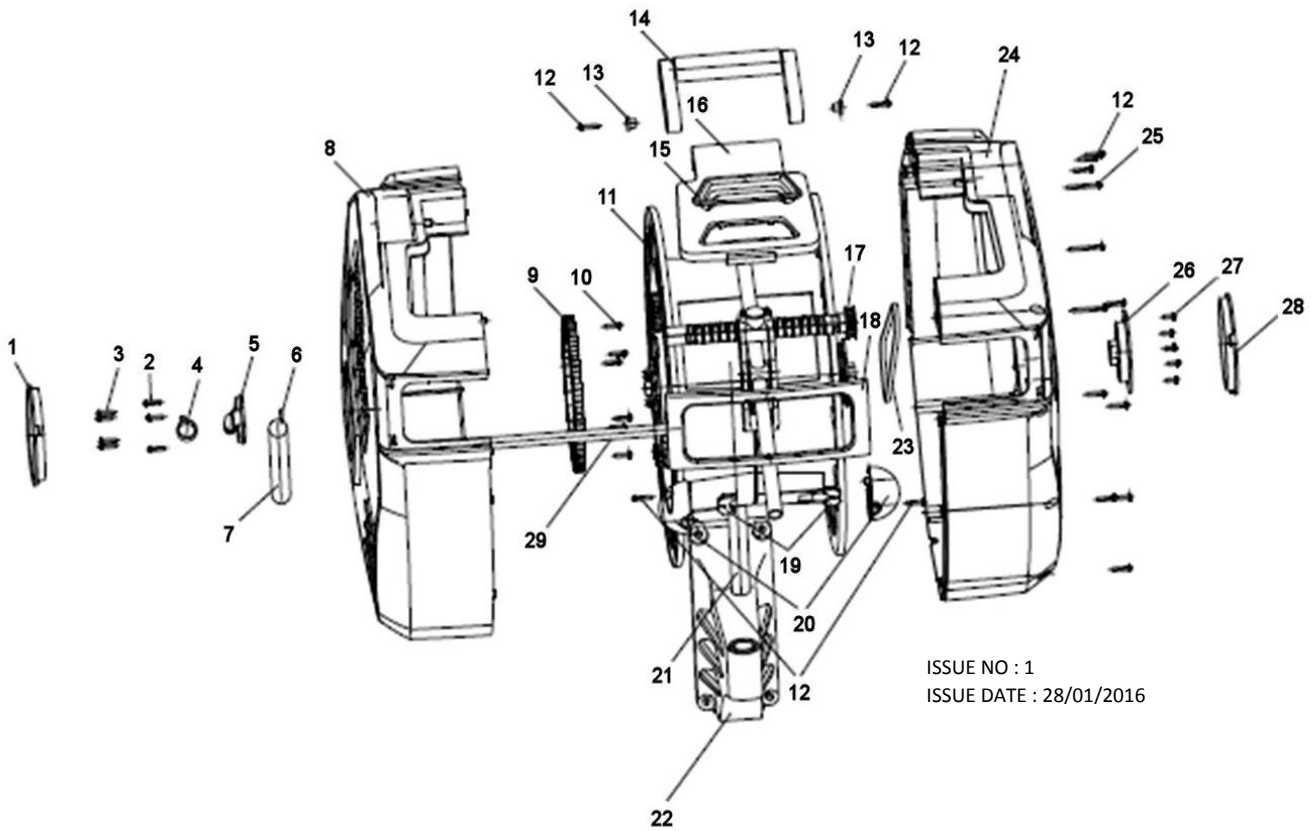

**PARTS FOR :**  
**AUTO REWIND CONTROL GARDEN HOSE REEL 30mtr**  
**MODELS: RWH30**

ISSUE NO : 1  
 ISSUE DATE : 28/01/2016

ITEM	PART NO	DESCRIPTION	ITEM	PART NO	DESCRIPTION
1	RWH30.01	LEFT SIDE COVER	17	RWH30.17	HOSE GUIDE SYSTEM
2	RWH30.02	SCREW (M5X10)	18	RWH30.18	FRONT COVER
3	RWH30.03	SCREW (M4X10)	19	RWH30.19	BUSHING
4	RWH30.04	HOSE CLIP	20	RWH30.20	STOP BALL
5	RWH30.05	INLET	21	RWH30.21	STAINLESS TUBE
6	RWH30.06	SEAL RING	22	RWH30.22	MOUNTING BRACKET
7	RWH30.07	INLET HOSE	23	RWH30.23	BELT
8	RWH30.08	LEFT CASING ASSEMBLY	24	RWH30.24	RIGHT CASING ASSEMBLY
9	RWH30.09	GEAR WHEEL (LARGE)	25	RWH30.25	SCREW (ST4X40)
10	RWH30.10	SCREW (ST4X15)	26	RWH30.26	PRELOAD WHEEL
11	RWH30.11	DRUM ASSEMBLY	27	RWH30.27	SCREW (ST4X10)
12	RWH30.12	SCREW (ST4X18)	28	RWH30.28	RIGHT SIDE COVER
13	RWH30.13	WASHER FOR HANDLE	29	RWH30.29	GUIDE, METAL TUBE
14	RWH30.14	HANDLE	30	RWH30.30	FREE STOP ASSEMBLY
15	RWH30.15	TOP COVER FOR HANDLE	31	RWH30.31	SLOW RETURN ASSEMBLY
16	RWH30.16	TOP COVER			