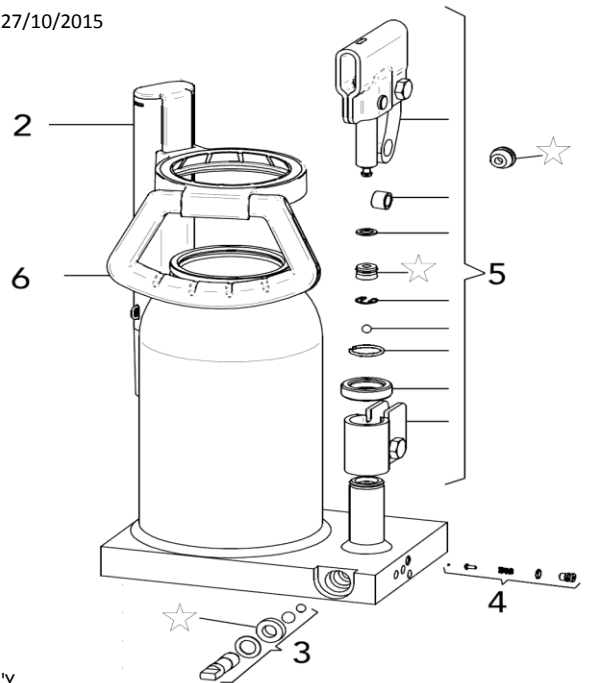

PARTS FOR :
PREMIER TELESCOPIC BOTTLE JACK'S

ISSUE NO : 1
ISSUE DATE : 27/10/2015

ITEM	PTBJ2	PTBJ5	PTBJ12	PTBJ20	DESCRIPTION
1	MGT2-C14M	MGT5-C14M	MGT12SPX-C14M	MGT20-C14M	RAM ASSEMBLY
2	PBJ.HA	PBJ.HA	PBJ.HA	PBJ.HA	HANDLE
3	PBJ.RVA	PBJ.RVA	PBJ.RVA	PBJ.RVA	RELEASE VALVE ASS'Y
4	MG-2/C9	MG-2/C9	MG-2/C9	MG-2/C9	SAFETY VALVE
5	PBJ.HSA	PBJ.HSA	PBJ.HSA	PBJ.HSA	HANDLE SOCKET ASS'Y
6	--	--	PTBJ12.H	--	CARRYING HANDLE FOR PTBJ12
☆	RMGT-2	RMGT-5	RMGT-12	RMGT-20	REPAIR KIT