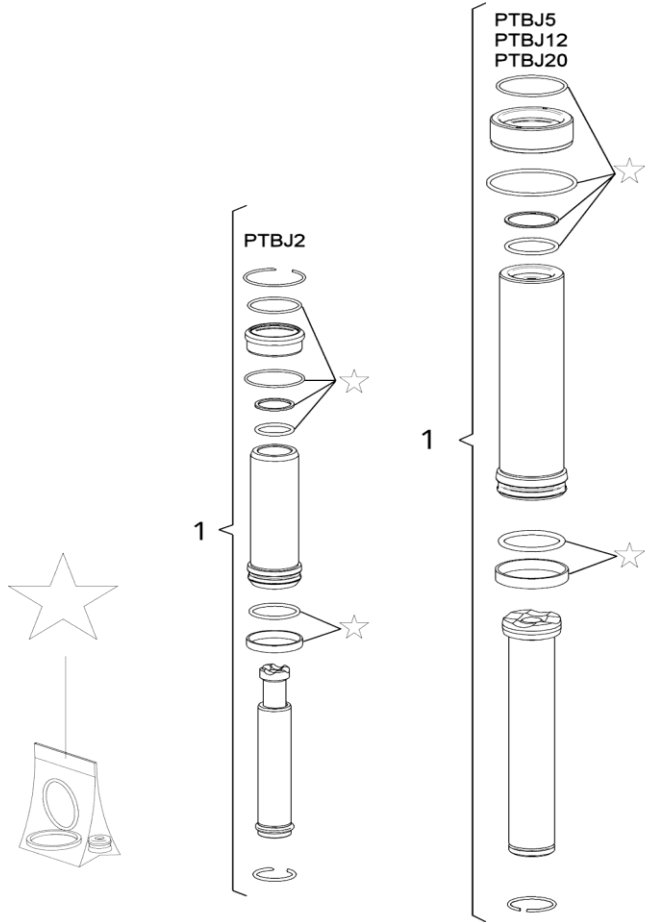

PARTS FOR :
PREMIER TELESCOPIC BOTTLE JACK'S

ISSUE NO : 1
ISSUE DATE : 27/10/2015

ITEM	PTBJ2	PTBJ5	PTBJ12	PTBJ20	DESCRIPTION
1	MGT2-C14M	MGT5-C14M	MGT12SPX-C14M	MGT20-C14M	RAM ASSEMBLY
2	PBJ.HA	PBJ.HA	PBJ.HA	PBJ.HA	HANDLE
3	PBJ.RVA	PBJ.RVA	PBJ.RVA	PBJ.RVA	RELEASE VALVE ASS'Y
4	MG-2/C9	MG-2/C9	MG-2/C9	MG-2/C9	SAFETY VALVE
5	PBJ.HSA	PBJ.HSA	PBJ.HSA	PBJ.HSA	HANDLE SOCKET ASS'Y
6	--	--	PTBJ12.H	--	CARRYING HANDLE FOR PTBJ12
☆	RMGT-2	RMGT-5	RMGT-12	RMGT-20	REPAIR KIT