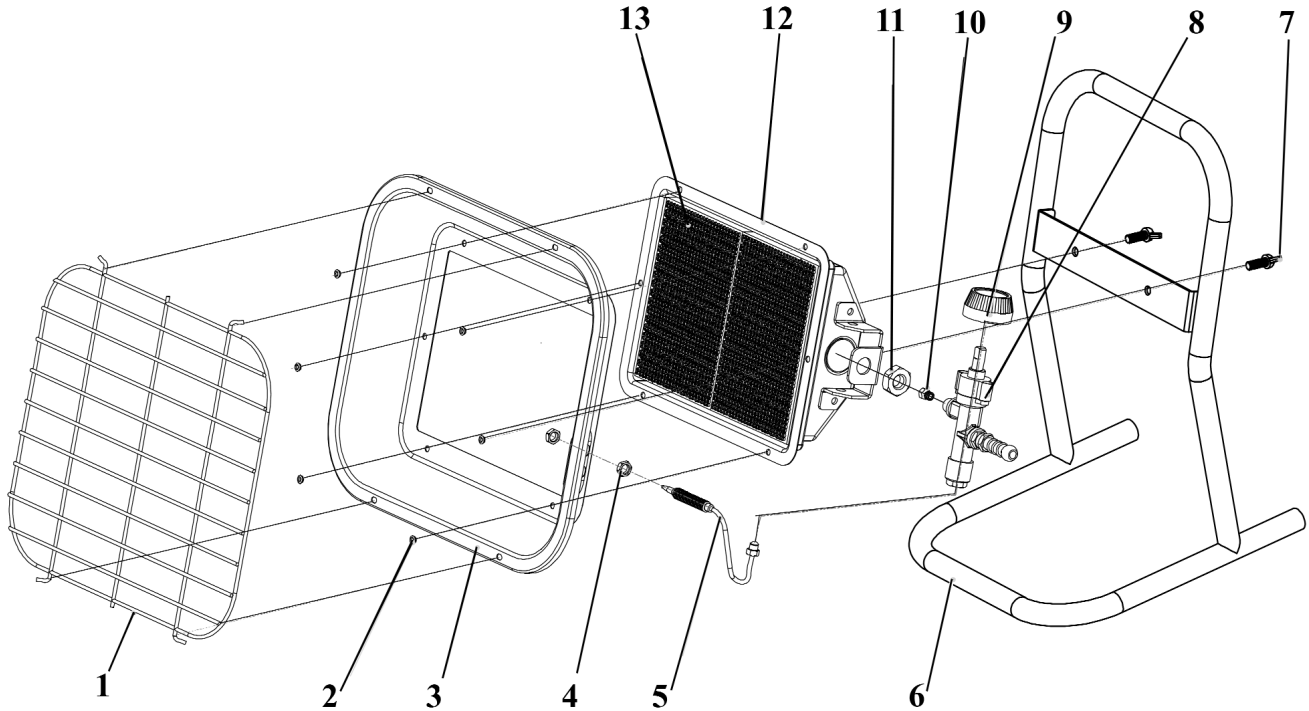

PARTS FOR :  
**SPACE WARMER® PROPANE HEATER 10,250-15,354Btu/hr TRIPOD MOUNTED**  
MODEL : **LP14.V2**

ISSUE : 2  
ISSUE DATE : 250714

ITEM	PART NO	DESCRIPTION
1	LP14.V2-01	FRONT GUARD
2	LP14.V2-02	RIVET
3	LP14.V2-03	REFLECTOR
4	LP14.V2-04	NUT
5	LP14.V2-05	THERMOCOUPLE
6	LP14.V2-06	STAND
7	LP14.V2-07	SCREW (M6x12)
8	LP14.V2-08	GAS VALVE
9	LP14.V2-09	GAS VALVE KNOB
10	LP14.V2-10	NOZZLE
11	LP14.V2-11	VALVE LOCKING NUT
12	LP14.V2-12	BURNER GROUP
13	LP14.V2-13	CERAMIC PLATE
-	LP14.V2-14	GAS HOSE SCREW CONNECTION (1.5m) (Not Shown)
-	LP14.V2-15	GAS REGULATOR (37Mbar) (Not Shown)