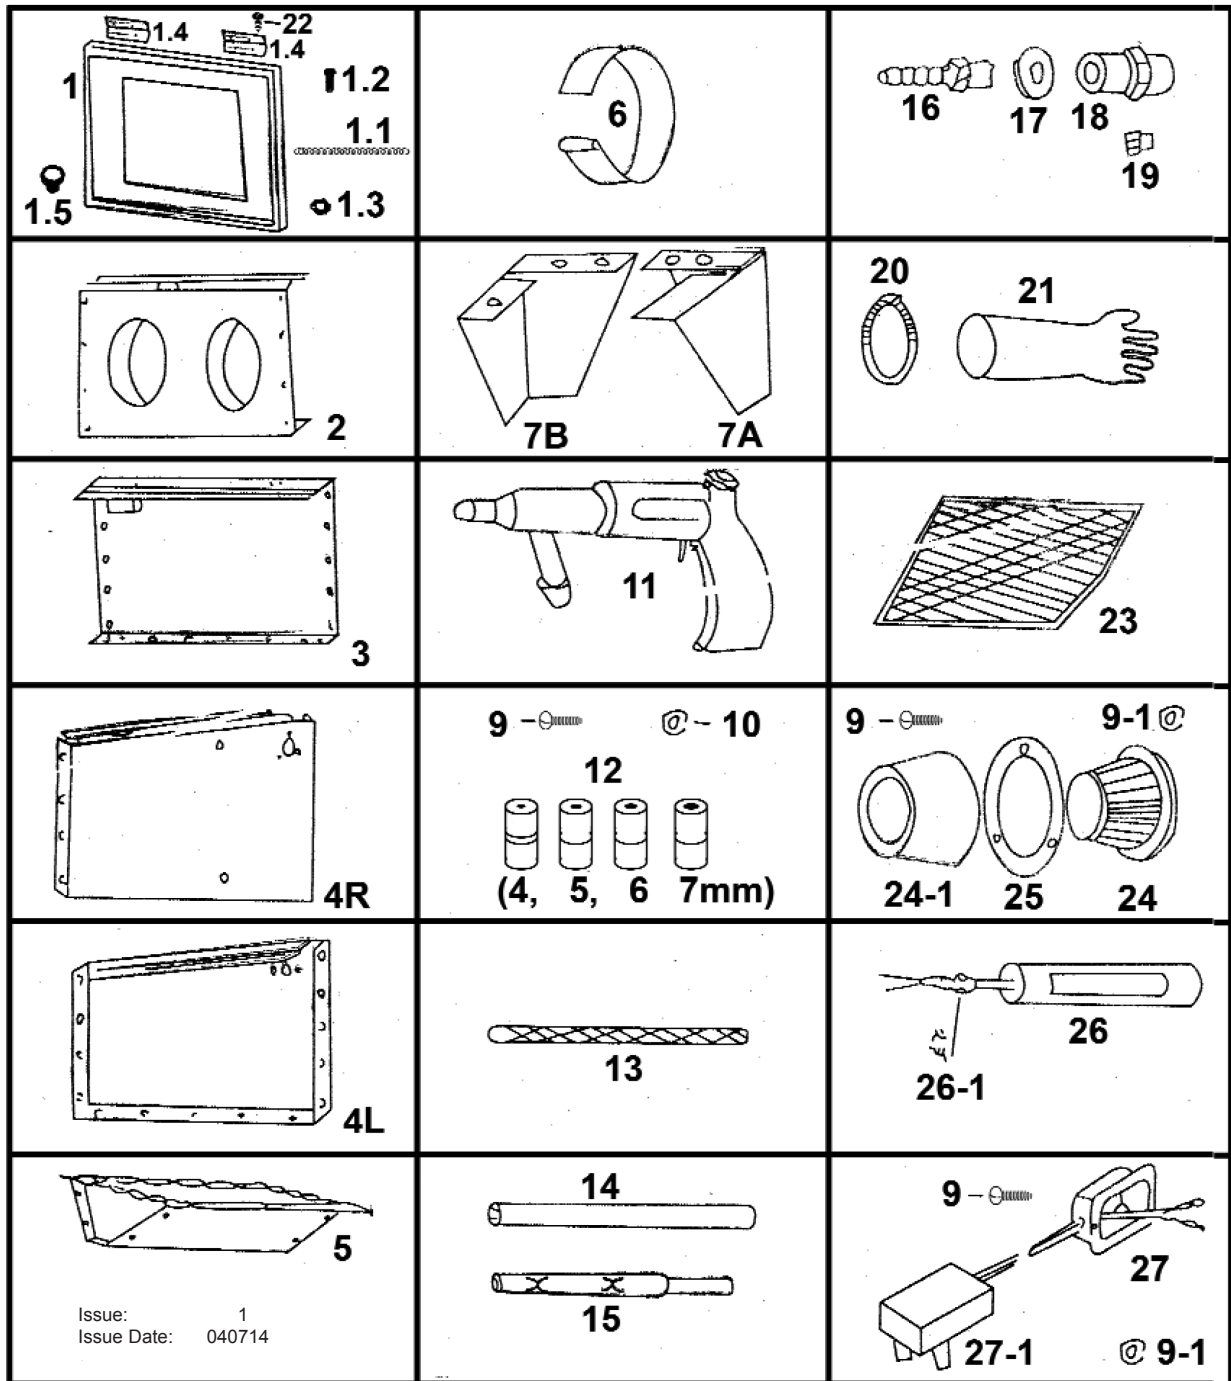

PARTS FOR:  
**SHOT BLAST CABINET WITH GUN 640x490x490mm**  
 MODEL: **SB951.V5**

ITEM	PART NO	DESCRIPTION	ITEM	PART NO	DESCRIPTION	ITEM	PART NO	DESCRIPTION
1	SB951.V4-01	LID, TOP, TRANSPARENT	8	SB951.V4-08	SCREW M5x20	22	SB951.V4-22	SCREW
1-1	SB951.V4-1.1	CHAIN, TOP LID	9	SB951.V4-09	SCREW 5/32" x 3/8"	23	SB951.V4-23	SCREEN
1-2	SB951.V4-1.2	SCREW	9-1	SB951.V4-9.1	NUT 5/32"	24	SB951.V4-24	AIR CLEANER
1-3	SB951.V4-1.3	NUT	10	SB951.V4-10	NUT	24-1	SB951.V4-24.1	FILTER
1-4	SB951.V4-1.4	HINGE	11	SB951.V4-11	GUN	25	SB951.V4-25	ANCHOR PLATE
1-5	SB951.V4-1.5	KNOB	12	SB951.V4-12	NOZZLE, CERAMIC (4,5,6,&7mm)	26	SB951.V4-26	WORKLIGHT
2	SB951.V4-02	FRONT PANEL	13	SB951.V4-13	AIR HOSE	26-1	SB951.V4-26.1	CABLE GRIP
3	SB951.V4-03	REAR PANEL	14	SB951.V4-14	SUCTION HOSE, PLASTIC	27	SB951.V4-27	SWITCH BOX
4L	SB951.V4-04L	LEFT PANEL	15	SB951.V4-15	SUCTION HOSE, STEEL	27-1	SB951.V4-27.1	MAINS TRANSFORMER
4R	SB951.V4-04R	RIGHT PANEL	16	SB951.V4-16	CONNECTOR, AIR HOSE	28	SB951.V4-28	PVC MAIN SCREEN
5	SB951.V5-05	BASE	17	SB951.V4-17	WASHER	29	SB951.V4-29	PVC WINDOW FRAME
6	SB951.V4-06	LAMP CLAMP	18	SB951.V4-18	AIR SUPPLY FITTING	30	SB951.V4-30	PROTECTIVE SHEET
7A	SB951.V4-07A	FRONT LEG (LEFT)	19	SB951.V4-19	HOSE CLAMP 1/4"			
7B	SB951.V4-07B	FRONT LEG (RIGHT)	20	SB951.V4-20	GLOVE CLAMP			