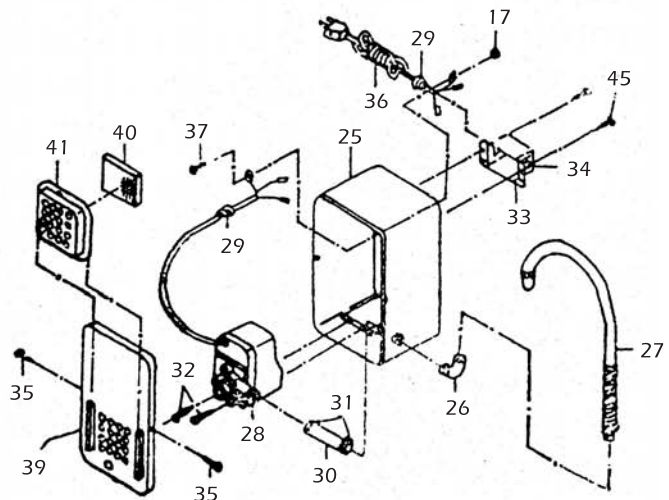

# PARTS LISTING & DRAWING SHEET FOR 76 Litre Floor Standing Parts Washer

Stock No.37825 Part No.DPW1

11/2005

KEY No.	PART No.	STOCK No.	DESCRIPTION
1	YDPW1-01	38674	Tank
4	YDPW1-04	38675	Tank Lid
6	YDPW1-06	38676	Safety Lever
9	YDPW1-09	38677	Safety Plate
10	YDPW1-10	38678	Pin
11	YDPW1-11	38679	Spring Pin
17	YDPW1-17	38680	Nut
18	YDPW1-18	38681	"O" Ring
19	YDPW1-19	38682	Drain Plug
20	YDPW1-20	38683	Shelf
21	YDPW1-21	38684	Leg
22	YDPW1-22	38685	Screw
23	YDPW1-23	38686	Spring Washer
24	YDPW1-24	38687	Nut
25	YDPW1-25	38688	Pump Housing
26	YDPW1-26	38689	Elbow
27	YDPW1-27	38690	Flexible Pipe

KEY No.	PART No.	STOCK No.	DESCRIPTION
28	YDPW1-28	38691	Pump
29	YDPW1-29	38692	Strain Relief
30	YDPW1-30	38693	Hose
31	YDPW1-31	38694	Hose Clamp
32	YDPW1-32	38695	Screw
33	YDPW1-33	38696	Switch Box
34	YDPW1-34	38697	Switch
35	YDPW1-35	38698	Screw
36	YDPW1-36	38699	Moulded Plug and Cable
37	YDPW1-37	38700	Screw
39	YDPW1-39	38701	Pump Housing Cover
40	YDPW1-40	38702	Filter
41	YDPW1-41	38703	Filter Cover
42	YDPW1-42	38704	Work Shelf
43	YDPW1-43	38705	Work Shelf Leg
44	YDPW1-44	38706	Work Basket
45	YDPW1-45	38707	Screw