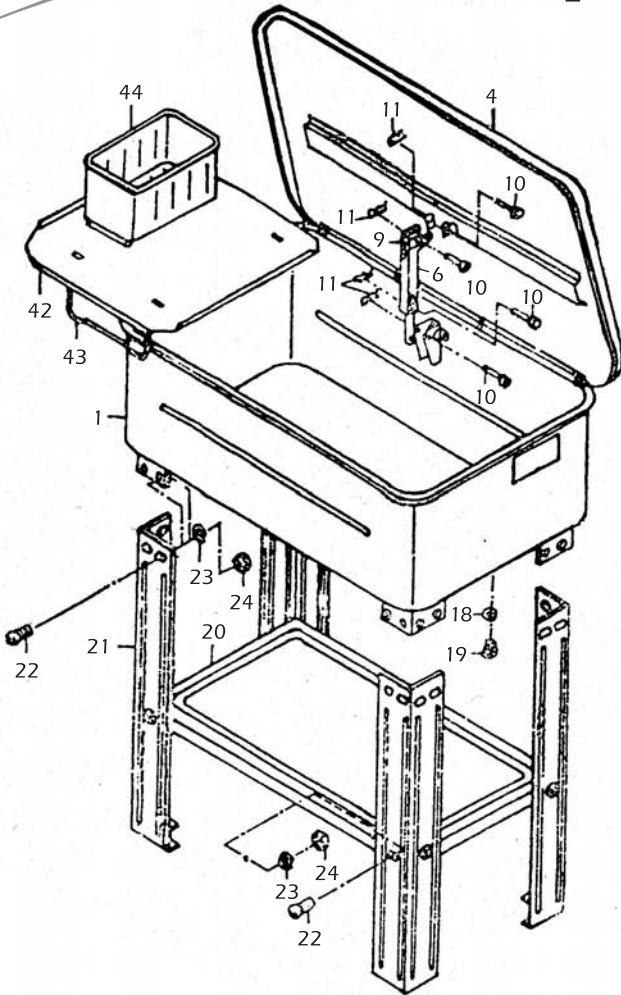

# PARTS LISTING & DRAWING SHEET FOR 76 Litre Floor Standing Parts Washer

Stock No.37825 Part No.DPW1

11/2005

KEY No.	PART No.	STOCK No.	DESCRIPTION
1	YDPW1-01	38674	Tank
4	YDPW1-04	38675	Tank Lid
6	YDPW1-06	38676	Safety Lever
9	YDPW1-09	38677	Safety Plate
10	YDPW1-10	38678	Pin
11	YDPW1-11	38679	Spring Pin
17	YDPW1-17	38680	Nut
18	YDPW1-18	38681	"O" Ring
19	YDPW1-19	38682	Drain Plug
20	YDPW1-20	38683	Shelf
21	YDPW1-21	38684	Leg
22	YDPW1-22	38685	Screw
23	YDPW1-23	38686	Spring Washer
24	YDPW1-24	38687	Nut
25	YDPW1-25	38688	Pump Housing
26	YDPW1-26	38689	Elbow
27	YDPW1-27	38690	Flexible Pipe

KEY No.	PART No.	STOCK No.	DESCRIPTION
28	YDPW1-28	38691	Pump
29	YDPW1-29	38692	Strain Relief
30	YDPW1-30	38693	Hose
31	YDPW1-31	38694	Hose Clamp
32	YDPW1-32	38695	Screw
33	YDPW1-33	38696	Switch Box
34	YDPW1-34	38697	Switch
35	YDPW1-35	38698	Screw
36	YDPW1-36	38699	Moulded Plug and Cable
37	YDPW1-37	38700	Screw
39	YDPW1-39	38701	Pump Housing Cover
40	YDPW1-40	38702	Filter
41	YDPW1-41	38703	Filter Cover
42	YDPW1-42	38704	Work Shelf
43	YDPW1-43	38705	Work Shelf Leg
44	YDPW1-44	38706	Work Basket
45	YDPW1-45	38707	Screw