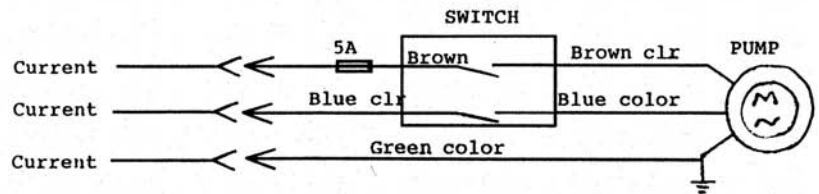

# PARTS LISTING & DRAWING SHEET FOR 76 Litre Floor Standing Parts Washer

Stock No.37825 Part No.DPW1

11/2005

KEY No.	PART No.	STOCK No.	DESCRIPTION
1	YDPW1-01	38674	Tank
4	YDPW1-04	38675	Tank Lid
6	YDPW1-06	38676	Safety Lever
9	YDPW1-09	38677	Safety Plate
10	YDPW1-10	38678	Pin
11	YDPW1-11	38679	Spring Pin
17	YDPW1-17	38680	Nut
18	YDPW1-18	38681	"O" Ring
19	YDPW1-19	38682	Drain Plug
20	YDPW1-20	38683	Shelf
21	YDPW1-21	38684	Leg
22	YDPW1-22	38685	Screw
23	YDPW1-23	38686	Spring Washer
24	YDPW1-24	38687	Nut
25	YDPW1-25	38688	Pump Housing
26	YDPW1-26	38689	Elbow
27	YDPW1-27	38690	Flexible Pipe

KEY No.	PART No.	STOCK No.	DESCRIPTION
28	YDPW1-28	38691	Pump
29	YDPW1-29	38692	Strain Relief
30	YDPW1-30	38693	Hose
31	YDPW1-31	38694	Hose Clamp
32	YDPW1-32	38695	Screw
33	YDPW1-33	38696	Switch Box
34	YDPW1-34	38697	Switch
35	YDPW1-35	38698	Screw
36	YDPW1-36	38699	Moulded Plug and Cable
37	YDPW1-37	38700	Screw
39	YDPW1-39	38701	Pump Housing Cover
40	YDPW1-40	38702	Filter
41	YDPW1-41	38703	Filter Cover
42	YDPW1-42	38704	Work Shelf
43	YDPW1-43	38705	Work Shelf Leg
44	YDPW1-44	38706	Work Basket
45	YDPW1-45	38707	Screw