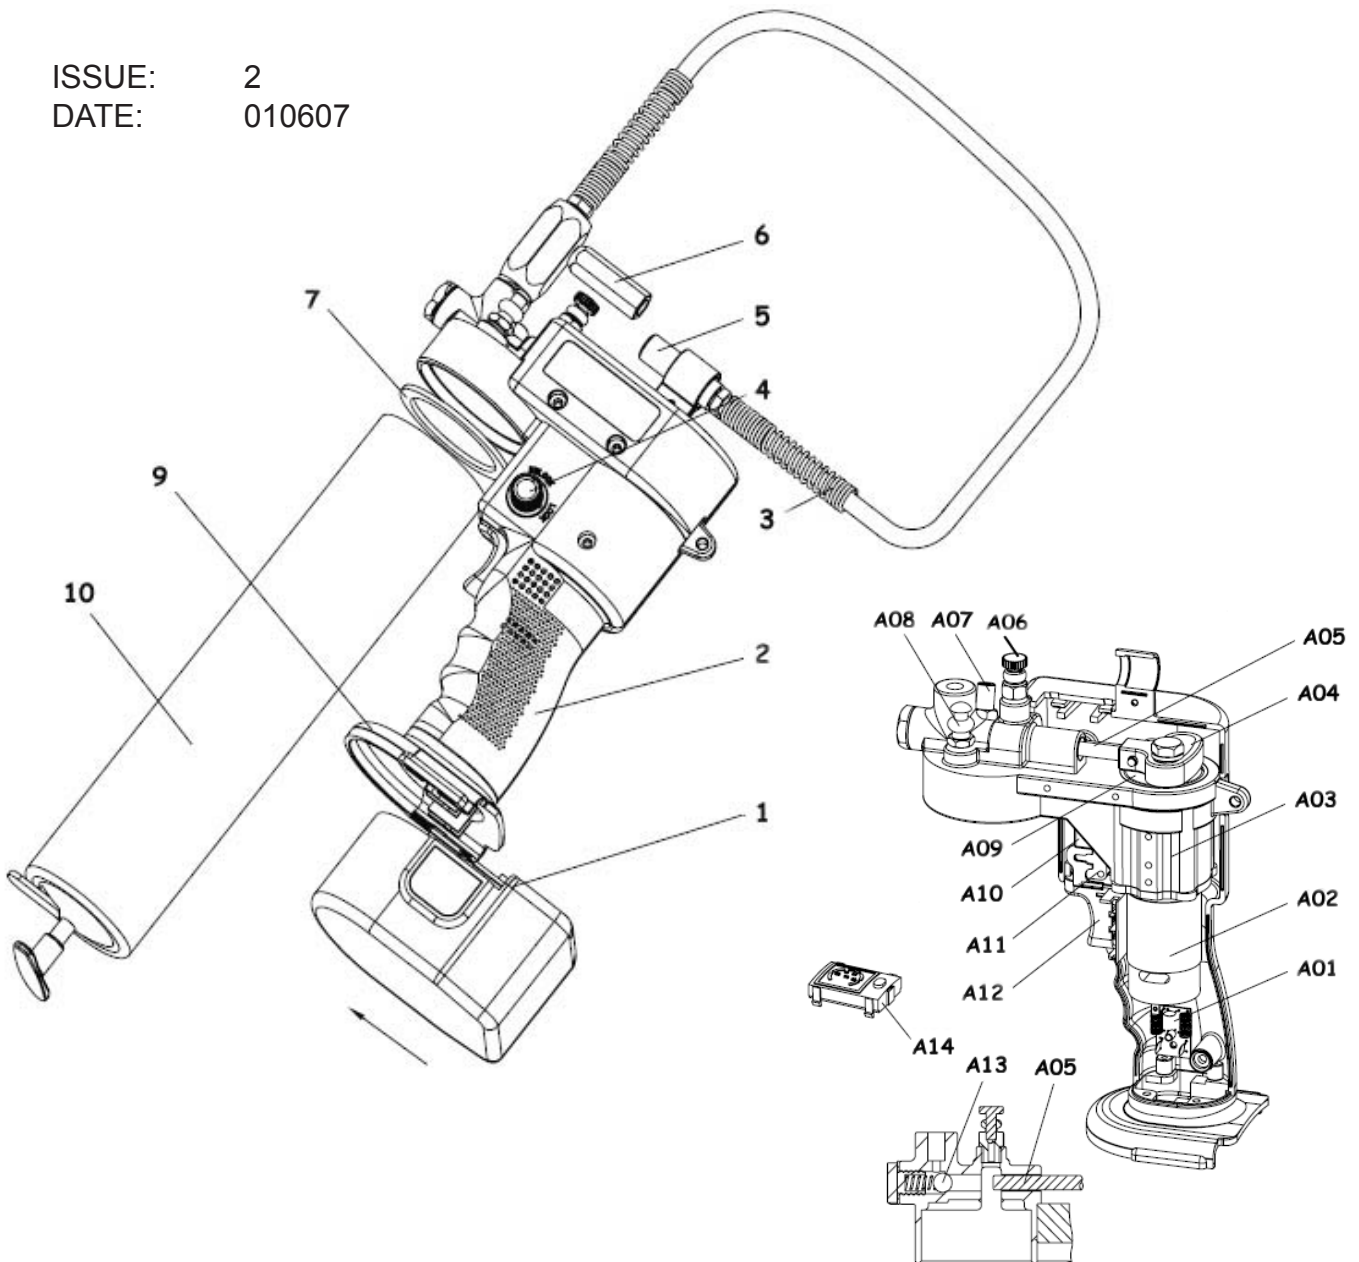

ISSUE: 2
DATE: 010607

ITEM	PART NO	DESCRIPTION
1	CPG12VBP	CORDLESS BATTERY PACK 12V
2	CPG12V.V2-02	HANDLE ASSEMBLY
3	CPG12V.V2-03	FLEXIBLE HOSE
4	CPG12V.V2-04	SELF-LOCKING TRIGGER
5	CPG12V.V2-05	COUPLER
6	CPG12V.V2-06	RELIEF VALVE
7	CPG12V.V2-07	PACKING
8	CPG12V.V2-08	RUBBER SEAL BOWL (NOT SHOWN)
9	CPG12V.V2-09	BATTERY FIXED DEVICE
10	CPG12V.V2-10	GREASE TUBE ASSEMBLY
11	CPG12V.V2-11	BATTERY CHARGER (NOT SHOWN)
12	CPG12V.V2- ICA	IN CAR POWER ADAPTOR (NOT SHOWN)
13	CPG12V.V2-WB	WARM BLANKET (NOT SHOWN)

ITEM	PART NO	DESCRIPTION
A01	CPG12V.V2-A01	INTERFERENCE BLANKER
A02	CPG12V.V2-A02	MOTOR KIT
A03	CPG12V.V2-A03	GEARBOX ASSEMBLY KIT
A04	CPG12V.V2-A04	YOKE BLOCK
A05	CPG12V.V2-A05	PLUNGER
A06	CPG12V.V2-A06	GREASE RELEASE VALVE
A07	CPG12V.V2-A07	FILLER NIPPLE
A08	CPG12V.V2-A08	VENT VALVE
A09	CPG12V.V2-A09	INSIDE YOKE BLOCK
A10	CPG12V.V2-A10	RESETABLE FUSE
A11	CPG12V.V2-A11	MICRO SWITCH
A12	CPG12V.V2-A12	TRIGGER
A13	CPG12V.V2-A13	CHECK VALVE KIT
A14	CPG12V.V2-A14	BATTERY CAPACITY DISPLAY