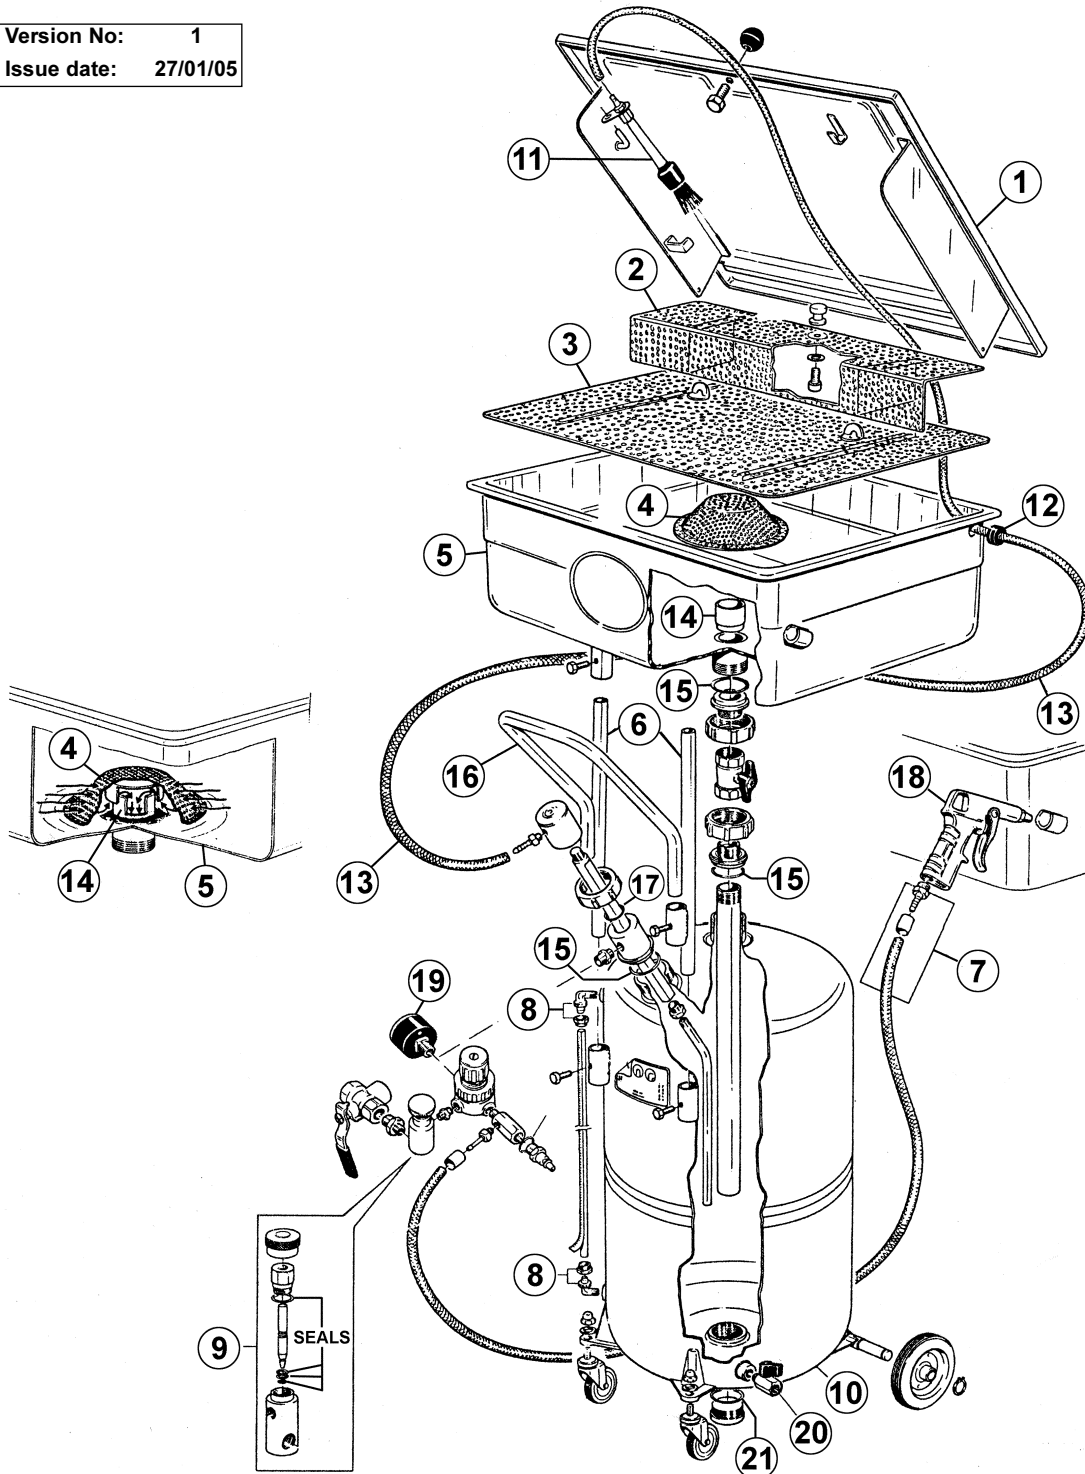

Version No: 1  
Issue date: 27/01/05

ITEM	PART NO.	DESCRIPTION	ITEM	PART NO.	DESCRIPTION	ITEM	PART NO.	DESCRIPTION
1	SM224.01	LID	8	SM224.08	LEVEL INDICATOR CONNECTOR	15	SM224.15	SEAL
2	SM224.02	BENT FILTER GRID	9	SM224.09	SEAL KIT (FLOW REGULATOR)	16	SM224.16	HANDLE
3	SM224.03	FLAT FILTER GRID	10	SM224.10	LOWER RESERVOIR	17	SM224.17	SEAL (SAFETY VALVE)
4	SM224.04	CIRCULAR FILTER	11	SM224.11	BRUSH	18	SM224.18	GUN
5	SM224.05	UPPER TANK	12	SM224.12	GROMMET	19	SM224.19	PRESSURE GAUGE
6	SM224.06	UPPER TANK SUPPORTS	13	SM224.13	BRUSH FEED HOSE	20	SM224.20	DRAIN COCK
7	SM224.07	GUN CONNECTOR KIT	14	SM224.14	COLLAR	21	SM224.21	SEAL (DRAIN PLUG)